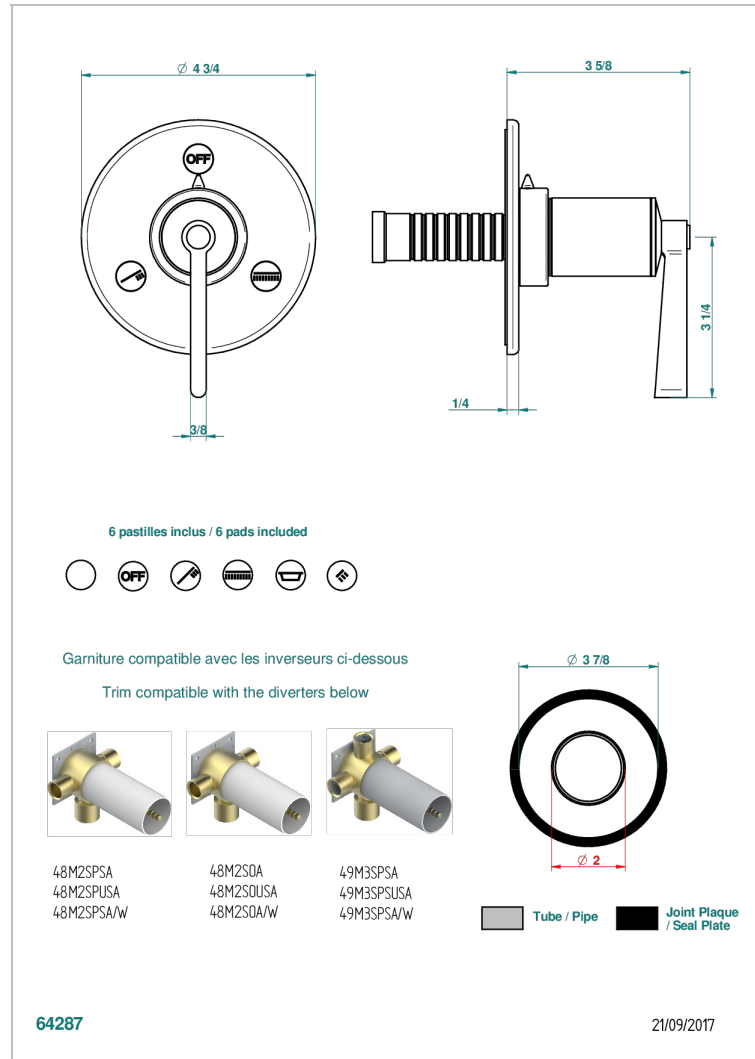

FAUBOURG METAL WITH LEVER

G2U-48M2SB

Trim for wall mounted diverter, 2 ways - ref. 48M2 and 3 ways - ref. 49M3

特色

- Faubourg Metal with lever
- Trim for wall mounted diverter, 2 ways - ref. 48M2 and 3 ways - ref. 49M3

相关的SKU

- Ref. G00-48M2SOA Wall mounted 3-way diverter with ceramic cartridge for concealed installation- 1 inlet 3/4" and 2 outlets 1/2" without stop position, without trim
- Ref. G00-48M2SPSA Wall mounted 3-way diverter with ceramic cartridge for concealed installation, 1 inlet 3/4" and 2 outlets 1/2" with stop position, without trim
- Ref. G00-49M3SPSA Wall mounted 4-way diverter with ceramic cartridge for concealed installation- 1 inlet 3/4" and 3 outlets 1/2" with stop position, without trim