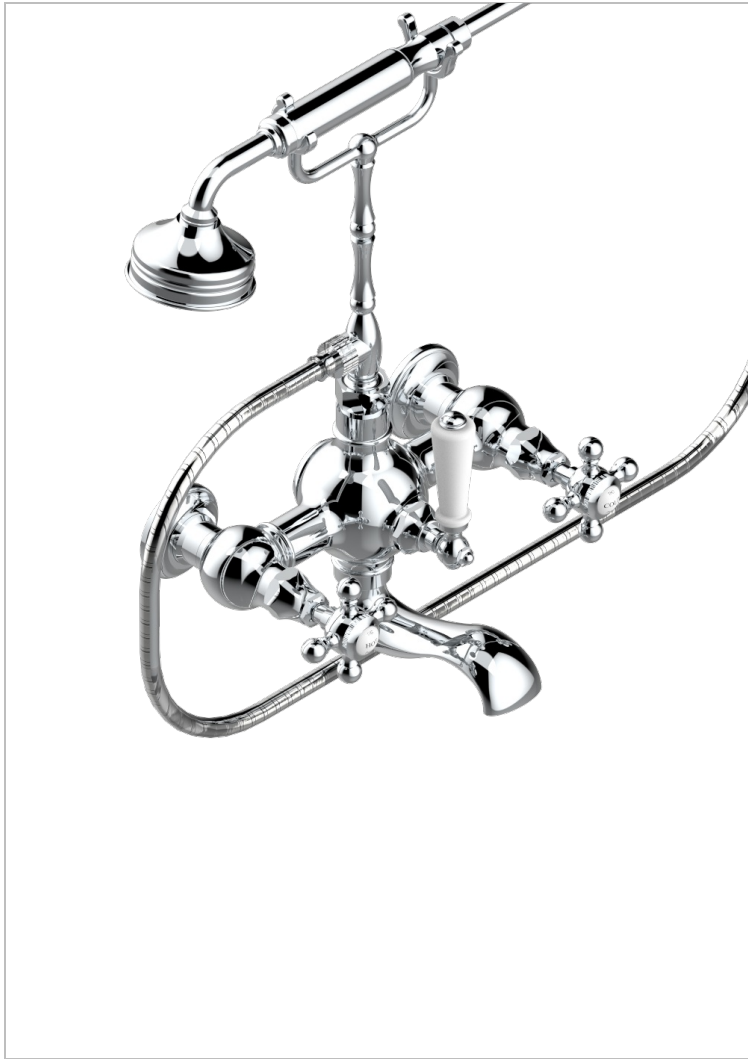

1900

G25-14B/US

Wall mounted exposed tub filler wth telephone shower mixer / diverter - 8" centres

64285

21/09/2017

CHARACTERISTIC

- 1900
- Wall mounted exposed tub filler wth telephone shower mixer / diverter - 8" centres

AVAILABLE FINITIONS

Black ceram - D30
Blush PVD - H62
Brass color PVD - H49
Brown bronze color PVD - F33
Chrome polished - A02
Chrome polished / gold polished - G02

Copper antique matt, coated - H07
Gold color PVD - H52
Gold mat - F07
Gold polished - F01
Graphite PVD - H64
Light coated bronze - D01

Matt Umber PVD - H67
Matt blush PVD - H60
Matt brass color PVD - H50
Matt brown bronze color PVD - F34
Matt chrome (American satin) - C02
Matt gold color PVD - H53

Matt graphite PVD - H65
Matt nickel (American satin) - C01
Matt nickel color PVD - H56
Natural smoked Brass - A13
Nickel antique / Sovereign - H28
Nickel color PVD - H55

Nickel polished - B01
Soft gold - F30
Soft matt gold - F31
Umber PVD - H66