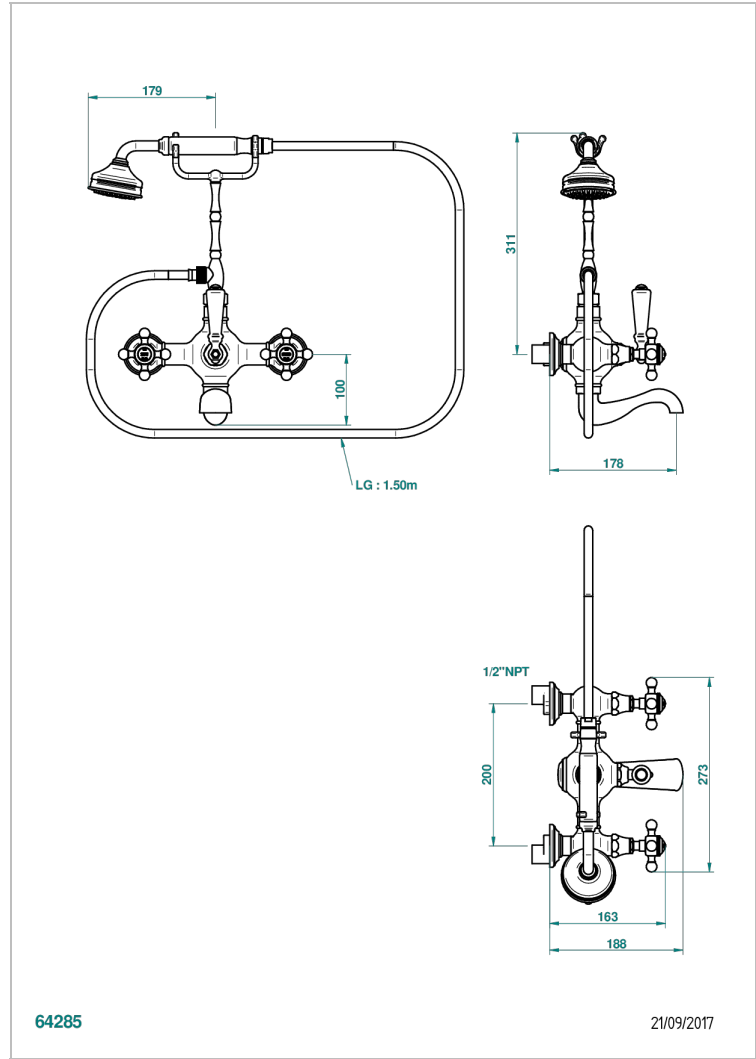

1900

G25-14B/US

Wall mounted exposed tub filler wth telephone shower mixer / diverter - 8" centres

64285

21/09/2017

CHARACTERISTIC

- 1900
- Wall mounted exposed tub filler wth telephone shower mixer / diverter - 8" centres