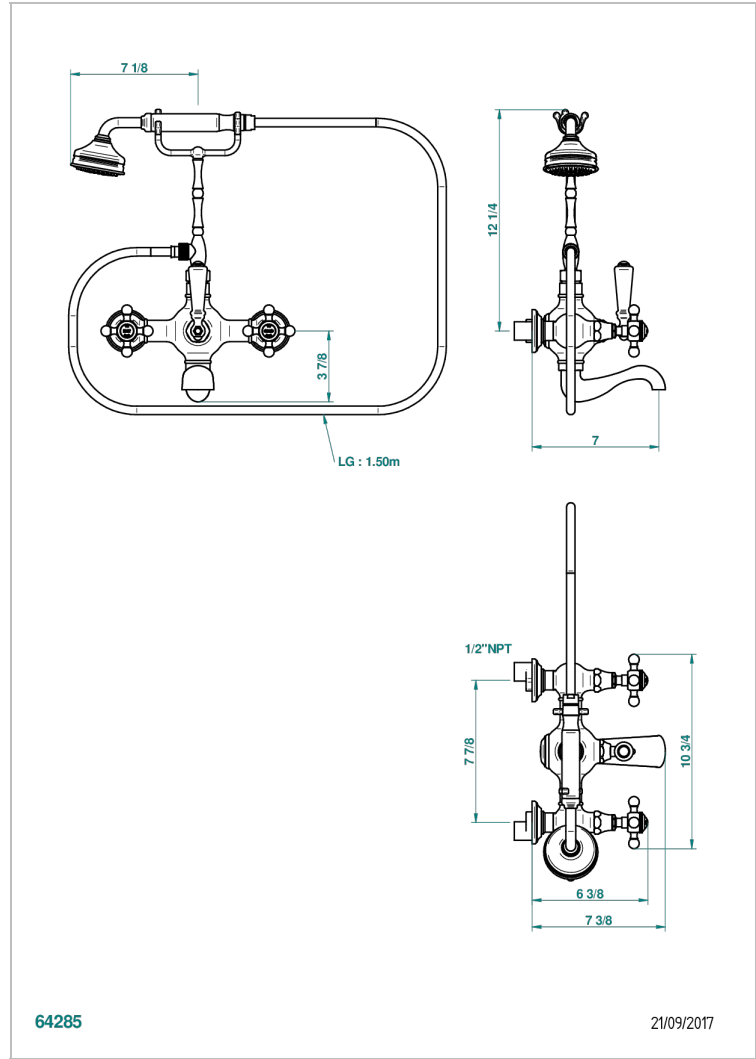

1900

G25-14B/US

Wall mounted exposed tub filler wth telephone shower mixer / diverter - 8" centres

64285

21/09/2017

CHARACTERISTIC

- 1900
- Wall mounted exposed tub filler wth telephone shower mixer / diverter - 8" centres