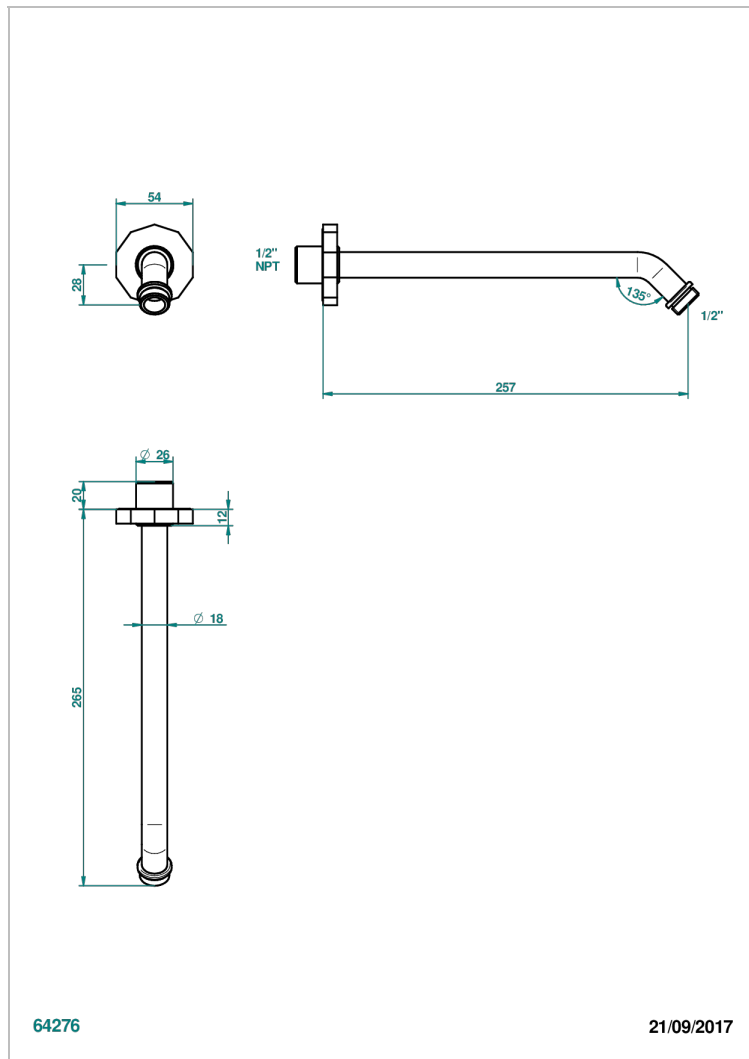

# LES ONDES WITH LEVER HANDLES

G8B-84/US

Horizontal shower arm, 45°, lg: 10"

THG<sup>®</sup>  
PARIS

64276

21/09/2017

## CHARACTERISTIC

- Les Ondes with lever handles
- Horizontal shower arm, 45°, lg: 10"