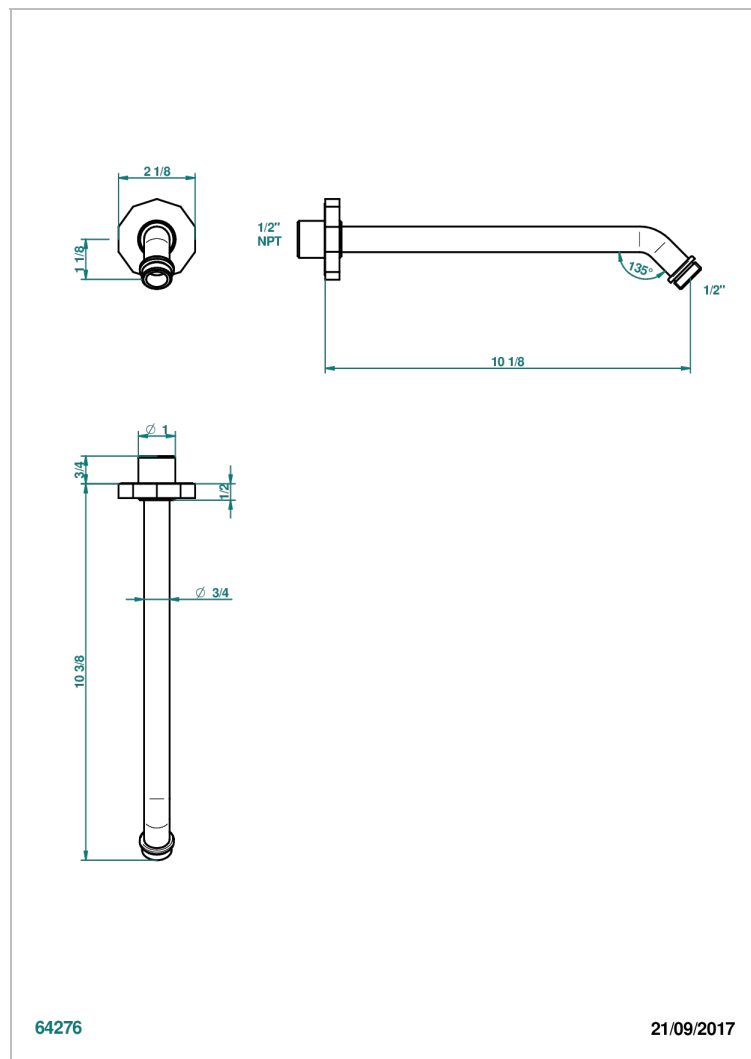

LES ONDES WITH LEVER HANDLES

G8B-84/US

Horizontal shower arm, 45°, lg: 10"

THG[®]
PARIS

CHARACTERISTIC

- Les Ondes with lever handles
- Horizontal shower arm, 45°, lg: 10"

AVAILABLE FINITIONS

Black ceram - D30