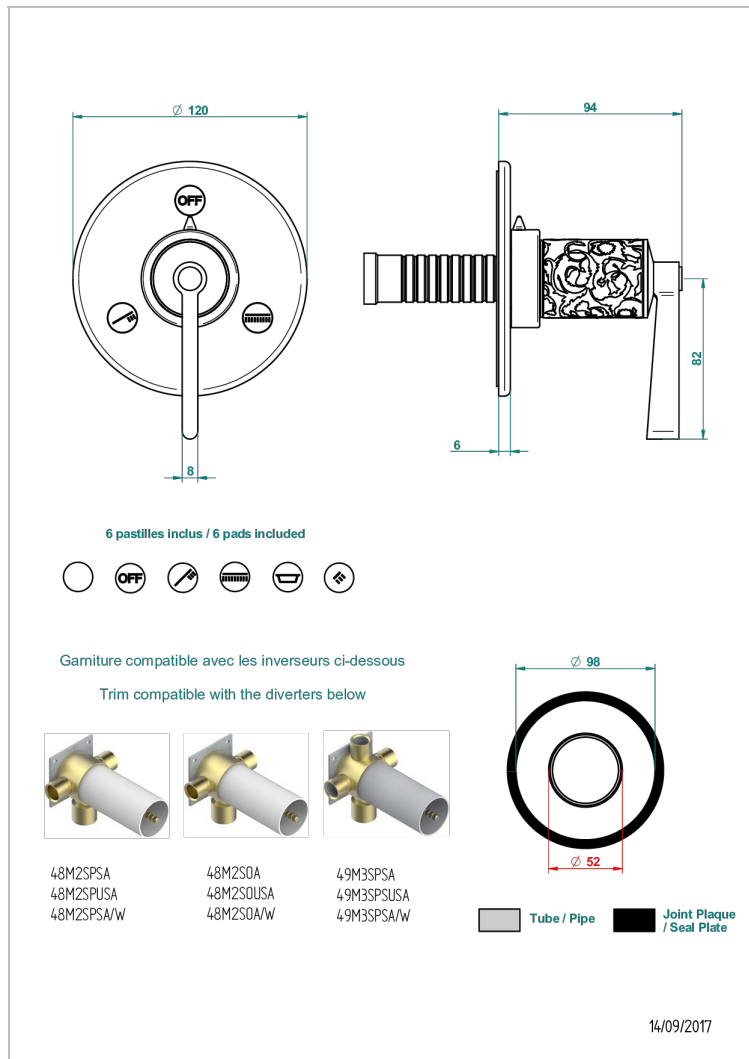

FRIVOLE WITH LEVER HANDLES

G2S-48M2SB

Trim for wall mounted diverter - 2 ways ref.48M2 & 3 ways ref.49M3

CHARACTERISTIC

- Frivole with lever handles
- Trim for wall mounted diverter - 2 ways ref.48M2 & 3 ways ref.49M3

RELATED SKU'S

- Ref. G00-48M2SOUSA Wall mounted 3-way diverter with ceramic cartridge for concealed installation- 1 inlet 3/4" and 2 outlets 1/2" without shared ports no stop position - no trim
- Ref. G00-48M2SPSUSA Wall mounted 3-way diverter with ceramic cartridge for concealed installation- 1 inlet 3/4" and 2 outlets 1/2" with positive top, no shared ports - no trim
- Ref. G00-49M3SPSUSA Wall mounted 4-way diverter with ceramic cartridge for concealed installation- 1 inlet 3/4" and 3 outlets 1/2" with positive top, no shared ports - no trim