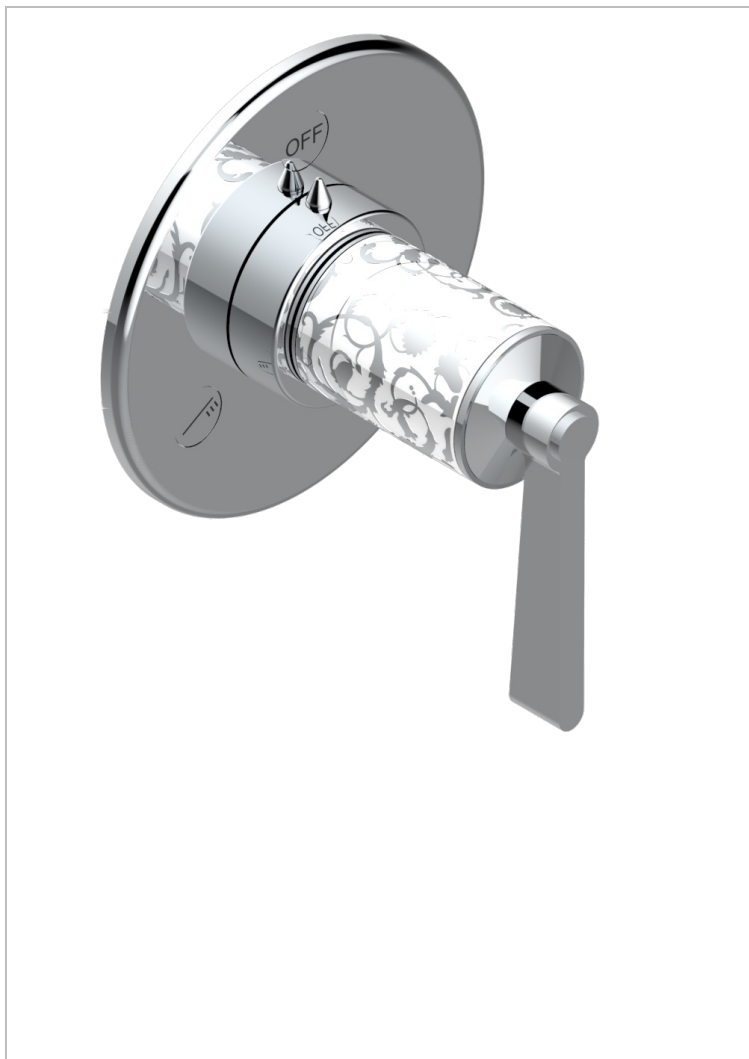

FRIVOLE WITH LEVER HANDLES

G2S-48M2SB

Trim for wall mounted diverter - 2 ways ref.48M2 & 3 ways ref.49M3

CHARACTERISTIC

- Frivole with lever handles
- Trim for wall mounted diverter - 2 ways ref.48M2 & 3 ways ref.49M3

RELATED SKU'S

- Ref. G00-48M2SOUSA Wall mounted 3-way diverter with ceramic cartridge for concealed installation- 1 inlet 3/4" and 2 outlets 1/2" without shared ports no stop position - no trim
- Ref. G00-48M2SPSUSA Wall mounted 3-way diverter with ceramic cartridge for concealed installation- 1 inlet 3/4" and 2 outlets 1/2" with positive top, no shared ports - no trim
- Ref. G00-49M3SPSUSA Wall mounted 4-way diverter with ceramic cartridge for concealed installation- 1 inlet 3/4" and 3 outlets 1/2" with positive top, no shared ports - no trim

AVAILABLE FINITIONS

Black ceram - D30
Blush PVD - H62
Brass color PVD - H49
Brown bronze color PVD - F33
Chrome polished - A02
Chrome polished / gold polished - G02

Gold color PVD - H52
Gold mat - F07
Gold polished - F01
Graphite PVD - H64
Matt Umber PVD - H67
Matt blush PVD - H60