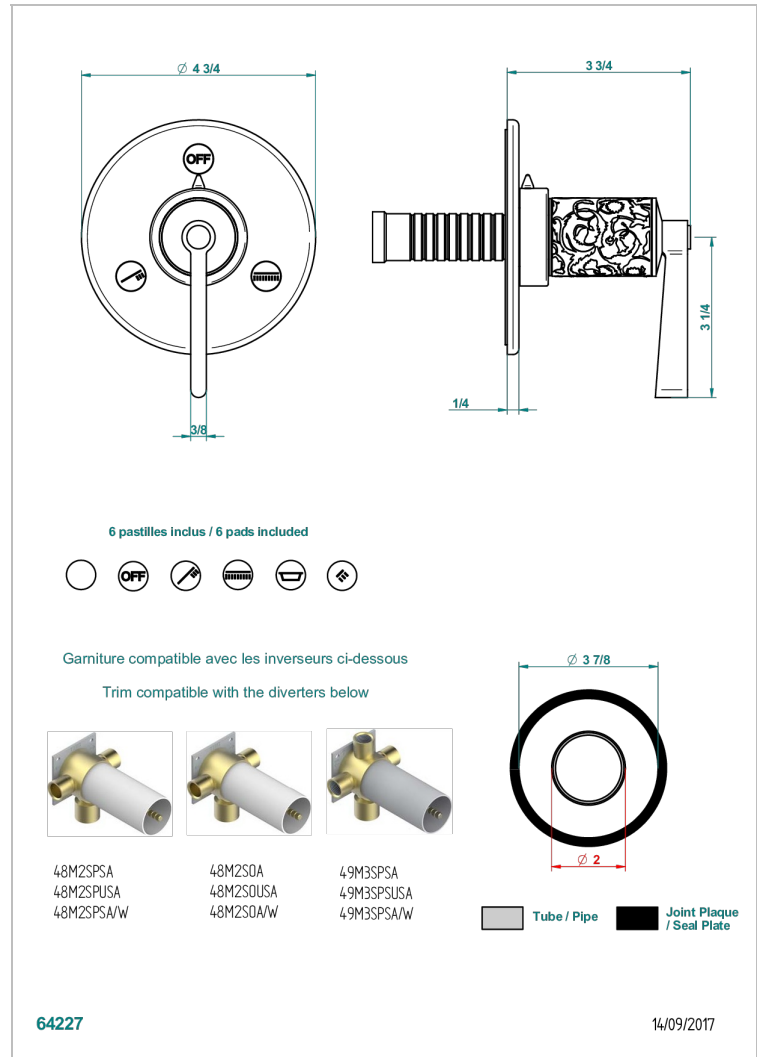

FRIVOLE WITH LEVER HANDLES

G2S-48M2SB

Trim for wall mounted diverter - 2 ways ref.48M2 & 3 ways ref.49M3

CHARACTERISTIC

- Frivole with lever handles
- Trim for wall mounted diverter - 2 ways ref.48M2 & 3 ways ref.49M3

RELATED SKU'S

- Ref. G00-48M2SOUSA Wall mounted 3-way diverter with ceramic cartridge for concealed installation- 1 inlet 3/4" and 2 outlets 1/2" without shared ports no stop position - no trim
- Ref. G00-48M2SPSUSA Wall mounted 3-way diverter with ceramic cartridge for concealed installation- 1 inlet 3/4" and 2 outlets 1/2" with positive top, no shared ports - no trim
- Ref. G00-49M3SPSUSA Wall mounted 4-way diverter with ceramic cartridge for concealed installation- 1 inlet 3/4" and 3 outlets 1/2" with positive top, no shared ports - no trim