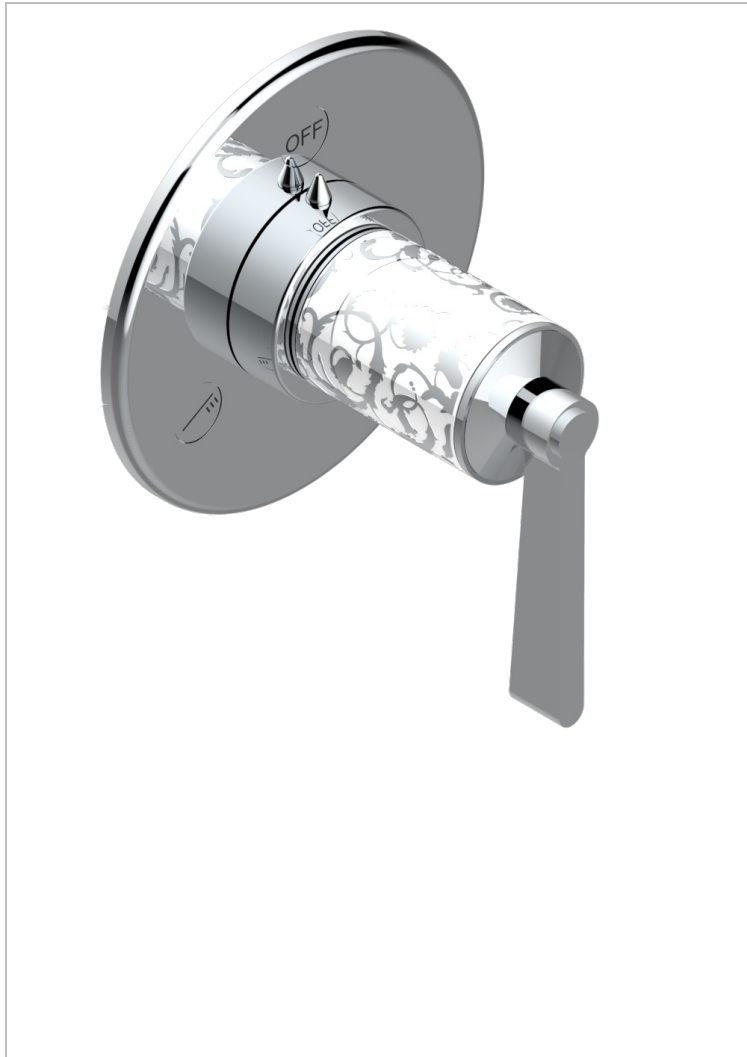

FRIVOLE WITH LEVER HANDLES

G2S-48M2SB

Trim for wall mounted diverter - 2 ways ref.48M2 & 3 ways ref.49M3

CHARACTERISTIC

- Frivole with lever handles
- Trim for wall mounted diverter - 2 ways ref.48M2 & 3 ways ref.49M3

RELATED SKU'S

- Ref. G00-48M2SOUSA Wall mounted 3-way diverter with ceramic cartridge for concealed installation- 1 inlet 3/4" and 2 outlets 1/2" without shared ports no stop position - no trim
- Ref. G00-48M2SPSUSA Wall mounted 3-way diverter with ceramic cartridge for concealed installation- 1 inlet 3/4" and 2 outlets 1/2" with positive top, no shared ports - no trim
- Ref. G00-49M3SPSUSA Wall mounted 4-way diverter with ceramic cartridge for concealed installation- 1 inlet 3/4" and 3 outlets 1/2" with positive top, no shared ports - no trim

AVAILABLE FINITIONS

Black ceram - D30
Blush PVD - H62
Brass color PVD - H49
Brown bronze color PVD - F33
Chrome polished - A02
Chrome polished / gold polished - G02

Gold color PVD - H52
Gold mat - F07
Gold polished - F01
Graphite PVD - H64
Matt Umber PVD - H67
Matt blush PVD - H60