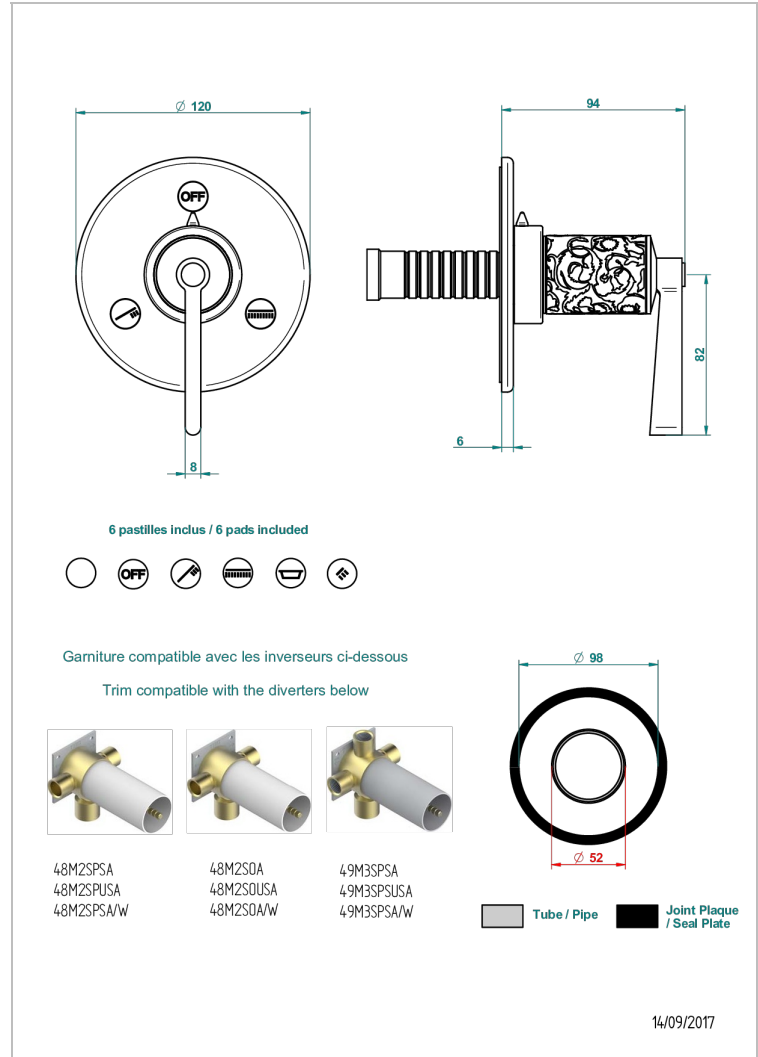

# FRIVOLE CON MANETAS

G2S-48M2SB

Trim for wall mounted diverter, 2 ways - ref. 48M2 and 3 ways - ref. 49M3

THG<sup>®</sup>  
PARIS

## CARACTERÍSTICAS

- Frivole con manetas
- Trim for wall mounted diverter, 2 ways - ref. 48M2 and 3 ways - ref. 49M3

## PRODUCTOS RELACIONADOS

- Ref. G00-48M2SOA Wall mounted 3-way diverter with ceramic cartridge for concealed installation- 1 inlet 3/4" and 2 outlets 1/2" without stop position, without trim
- Ref. G00-48M2SPSA Wall mounted 3-way diverter with ceramic cartridge for concealed installation, 1 inlet 3/4" and 2 outlets 1/2" with stop position, without trim
- Ref. G00-49M3SPSA Wall mounted 4-way diverter with ceramic cartridge for concealed installation- 1 inlet 3/4" and 3 outlets 1/2" with stop position, without trim