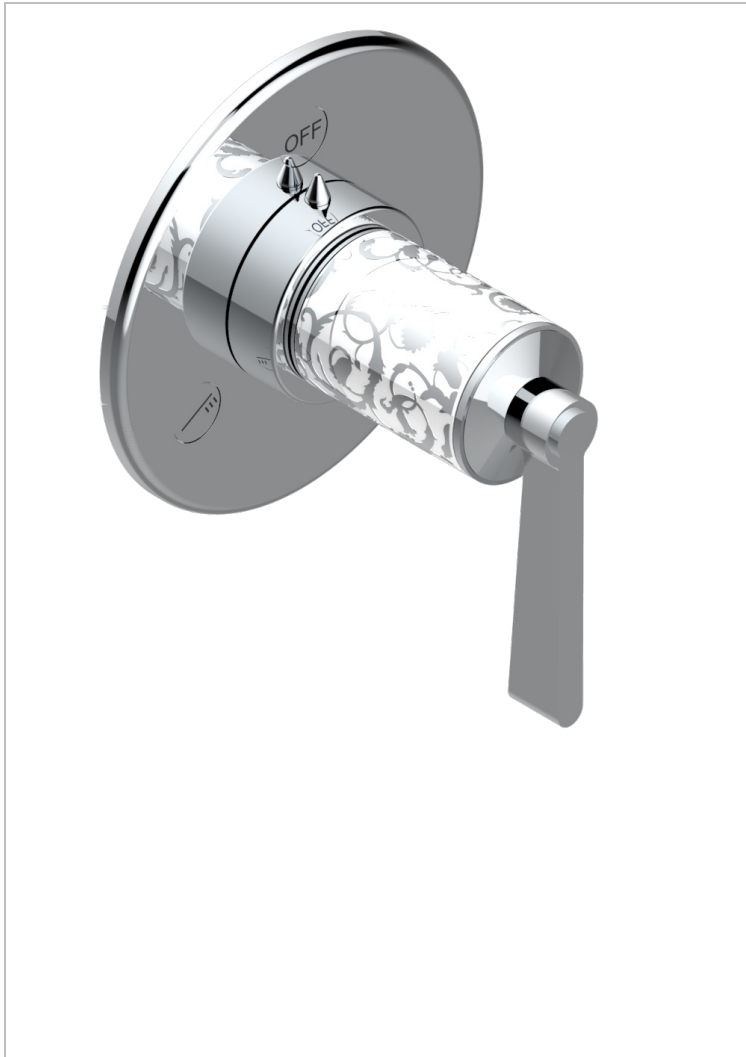

# FRIVOLE CON MANETAS

G2S-48M2SB

Trim for wall mounted diverter, 2 ways - ref. 48M2 and 3 ways - ref. 49M3

THG<sup>®</sup>  
PARIS

## CARACTERÍSTICAS

- Frivole con manetas
- Trim for wall mounted diverter, 2 ways - ref. 48M2 and 3 ways - ref. 49M3

## PRODUCTOS RELACIONADOS

- Ref. G00-48M2SOA Wall mounted 3-way diverter with ceramic cartridge for concealed installation- 1 inlet 3/4" and 2 outlets 1/2" without stop position, without trim
- Ref. G00-48M2SPSA Wall mounted 3-way diverter with ceramic cartridge for concealed installation, 1 inlet 3/4" and 2 outlets 1/2" with stop position, without trim
- Ref. G00-49M3SPSA Wall mounted 4-way diverter with ceramic cartridge for concealed installation- 1 inlet 3/4" and 3 outlets 1/2" with stop position, without trim

## ACABADOS DISPONIBLES

Cerámica negra mate - D30  
Cromo - A02  
Cromo / dorado - G02  
Cromo mate - C02  
Dorado - F01  
Dorado mate - F07

Dorado pálido - F30  
Dorado pálido mate (sin barniz) - F31  
Níquel - B01  
Níquel mate - C01  
Níquel viejo - H28  
Pvd blush - H62