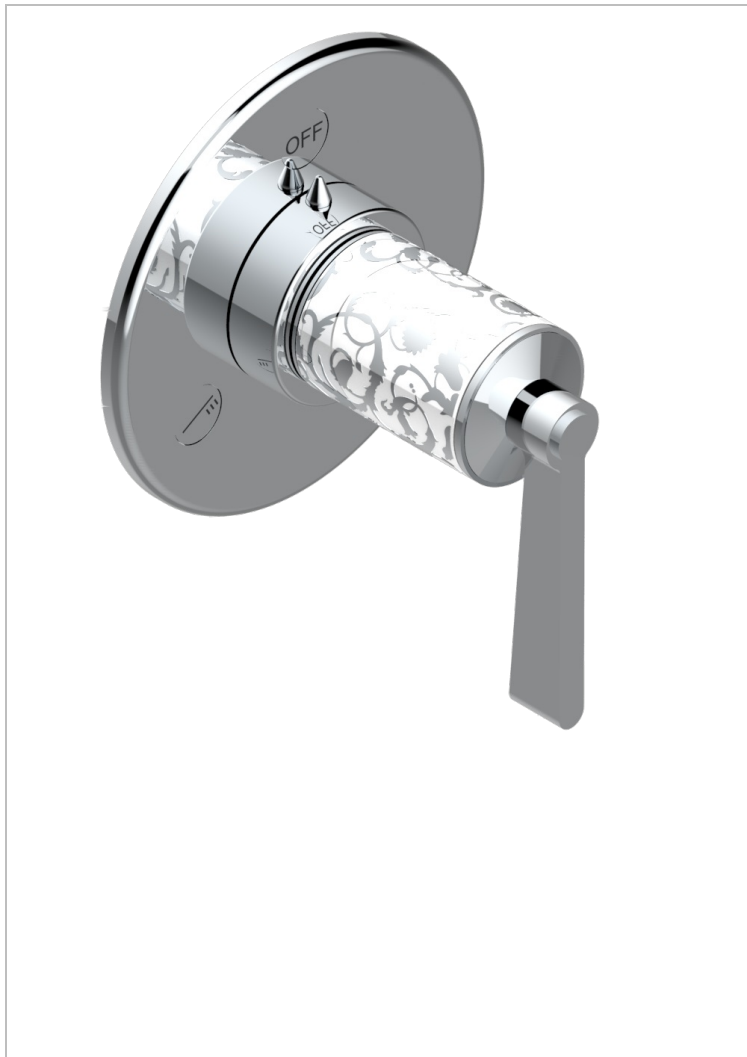

# FRIVOLE WITH LEVER

G2S-48M2SB

Trim for wall mounted diverter, 2 ways - ref. 48M2 and 3 ways - ref. 49M3

## CHARACTERISTIC

- Frivole with lever
- Trim for wall mounted diverter, 2 ways - ref. 48M2 and 3 ways - ref. 49M3

## RELATED SKU'S

- Ref. G00-48M2SOA Wall mounted 3-way diverter with ceramic cartridge for concealed installation- 1 inlet 3/4" and 2 outlets 1/2" without stop position, without trim
- Ref. G00-48M2SPSA Wall mounted 3-way diverter with ceramic cartridge for concealed installation, 1 inlet 3/4" and 2 outlets 1/2" with stop position, without trim
- Ref. G00-49M3SPSA Wall mounted 4-way diverter with ceramic cartridge for concealed installation- 1 inlet 3/4" and 3 outlets 1/2" with stop position, without trim

## AVAILABLE FINITIONS

Antique nickel - H28  
Black ceram - D30  
Blush PVD - H62  
Brass color PVD - H49  
Brown bronze color PVD - F33  
Gold color PVD - H52

Graphite PVD - H64  
Matt Umber PVD - H67  
Matt blush PVD - H60  
Matt brass color PVD - H50  
Matt brown bronze color PVD - F34  
Matt chrome - C02