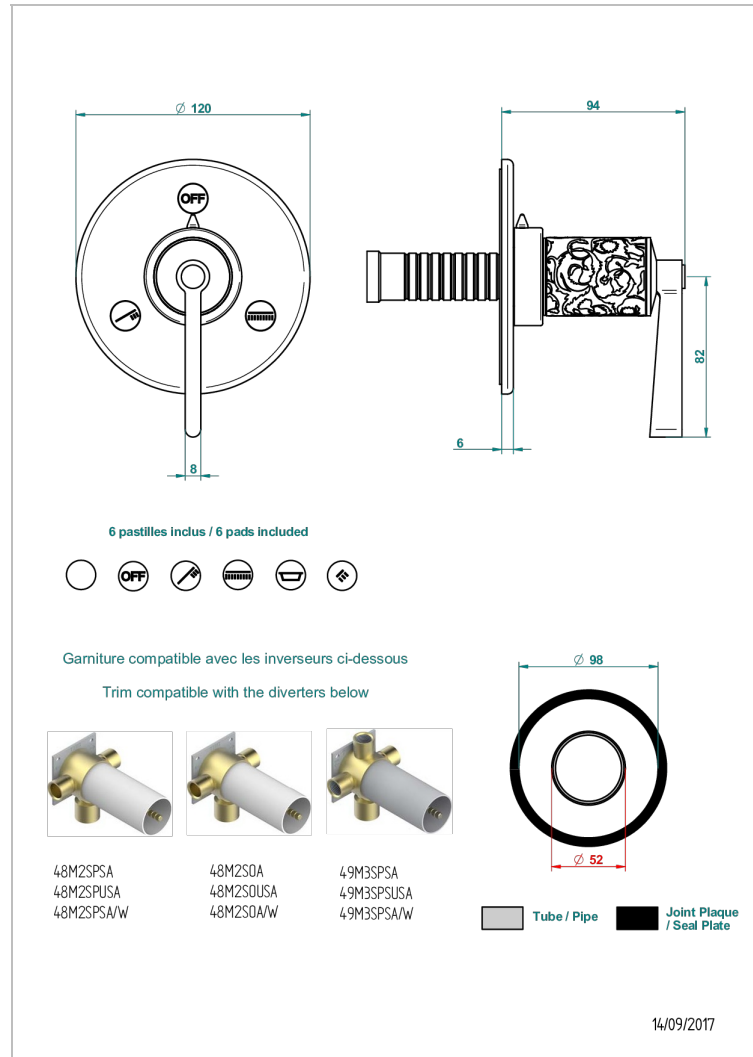

# FRIVOLE WITH LEVER

G2S-48M2SB

Trim for wall mounted diverter, 2 ways - ref. 48M2 and 3 ways - ref. 49M3

## CHARACTERISTIC

- Frivole with lever
- Trim for wall mounted diverter, 2 ways - ref. 48M2 and 3 ways - ref. 49M3

## RELATED SKU'S

- Ref. G00-48M2SOA Wall mounted 3-way diverter with ceramic cartridge for concealed installation- 1 inlet 3/4" and 2 outlets 1/2" without stop position, without trim
- Ref. G00-48M2SPSA Wall mounted 3-way diverter with ceramic cartridge for concealed installation, 1 inlet 3/4" and 2 outlets 1/2" with stop position, without trim
- Ref. G00-49M3SPSA Wall mounted 4-way diverter with ceramic cartridge for concealed installation- 1 inlet 3/4" and 3 outlets 1/2" with stop position, without trim