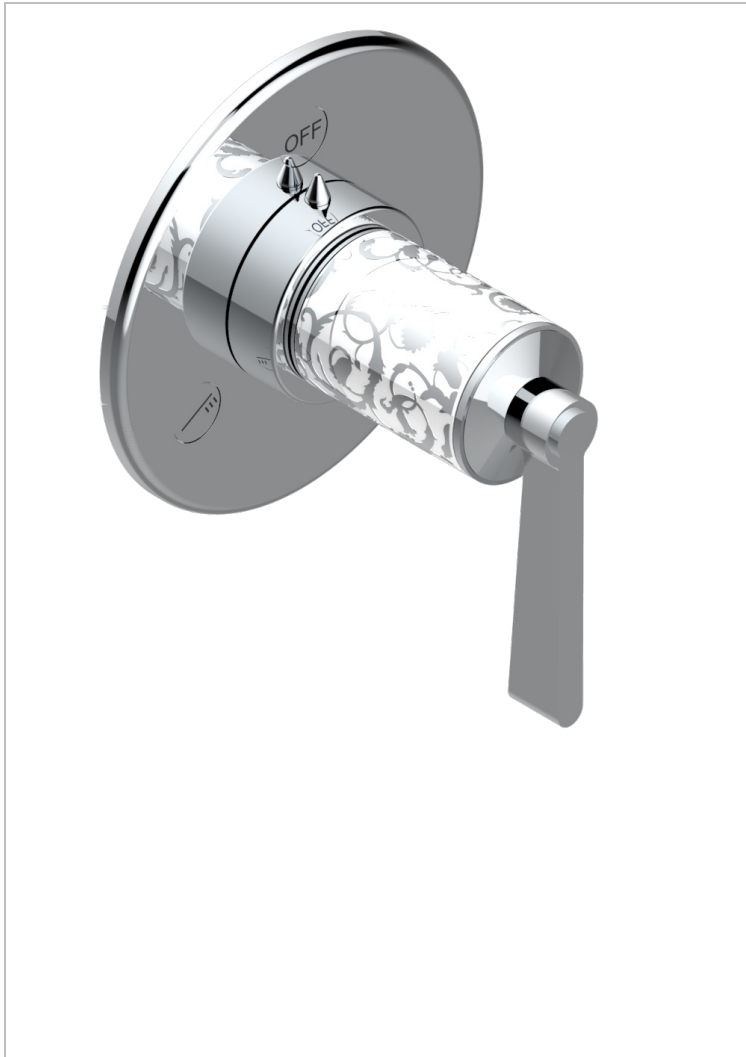

FRIVOLE CON MANETAS

G2S-48M2SB

Trim for wall mounted diverter, 2 ways - ref. 48M2 and 3 ways - ref. 49M3

THG[®]
PARIS

CARACTERÍSTICAS

- Frivole con manetas
- Trim for wall mounted diverter, 2 ways - ref. 48M2 and 3 ways - ref. 49M3

PRODUCTOS RELACIONADOS

- Ref. G00-48M2SOA Wall mounted 3-way diverter with ceramic cartridge for concealed installation- 1 inlet 3/4" and 2 outlets 1/2" without stop position, without trim
- Ref. G00-48M2SPSA Wall mounted 3-way diverter with ceramic cartridge for concealed installation, 1 inlet 3/4" and 2 outlets 1/2" with stop position, without trim
- Ref. G00-49M3SPSA Wall mounted 4-way diverter with ceramic cartridge for concealed installation- 1 inlet 3/4" and 3 outlets 1/2" with stop position, without trim

ACABADOS DISPONIBLES

Cerámica negra mate - D30
Cromo - A02
Cromo / dorado - G02
Cromo mate - C02
Dorado - F01
Dorado mate - F07

Dorado pálido - F30
Dorado pálido mate (sin barniz) - F31
Níquel - B01
Níquel mate - C01
Níquel viejo - H28
Pvd blush - H62