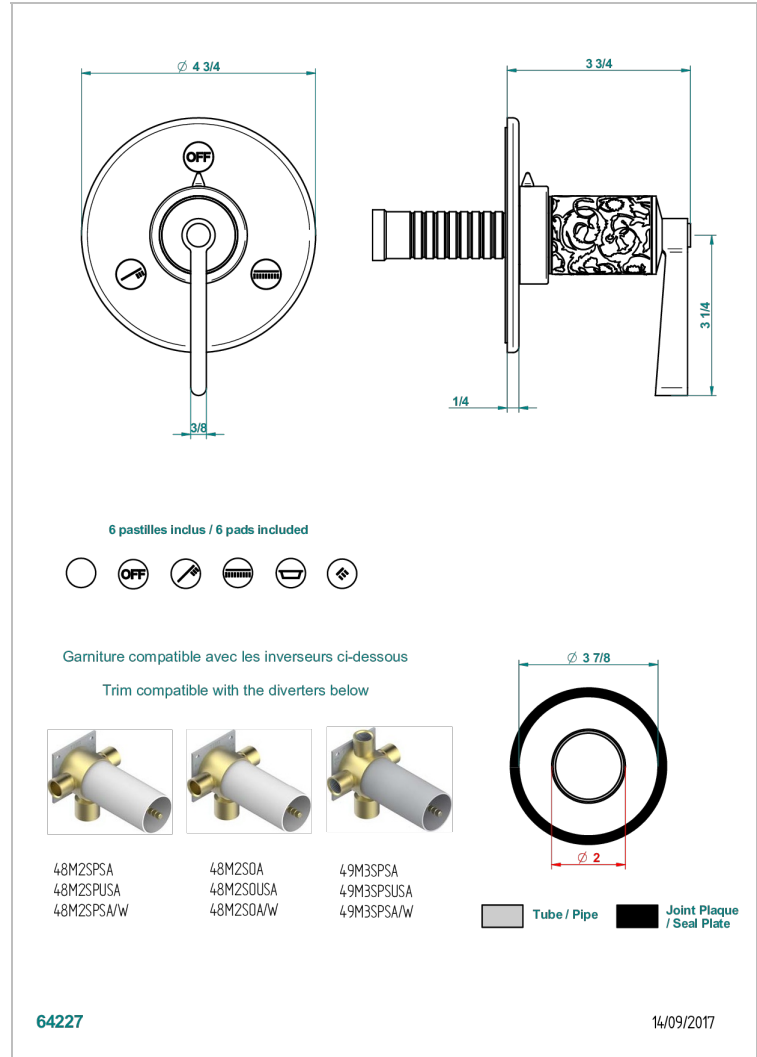

FRIVOLE CON MANETAS

G2S-48M2SB

Trim for wall mounted diverter, 2 ways - ref. 48M2 and 3 ways - ref. 49M3

THG[®]
PARIS

CARACTERÍSTICAS

- Frivole con manetas
- Trim for wall mounted diverter, 2 ways - ref. 48M2 and 3 ways - ref. 49M3

PRODUCTOS RELACIONADOS

- Ref. G00-48M2SOA Wall mounted 3-way diverter with ceramic cartridge for concealed installation- 1 inlet 3/4" and 2 outlets 1/2" without stop position, without trim
- Ref. G00-48M2SPSA Wall mounted 3-way diverter with ceramic cartridge for concealed installation, 1 inlet 3/4" and 2 outlets 1/2" with stop position, without trim
- Ref. G00-49M3SPSA Wall mounted 4-way diverter with ceramic cartridge for concealed installation- 1 inlet 3/4" and 3 outlets 1/2" with stop position, without trim