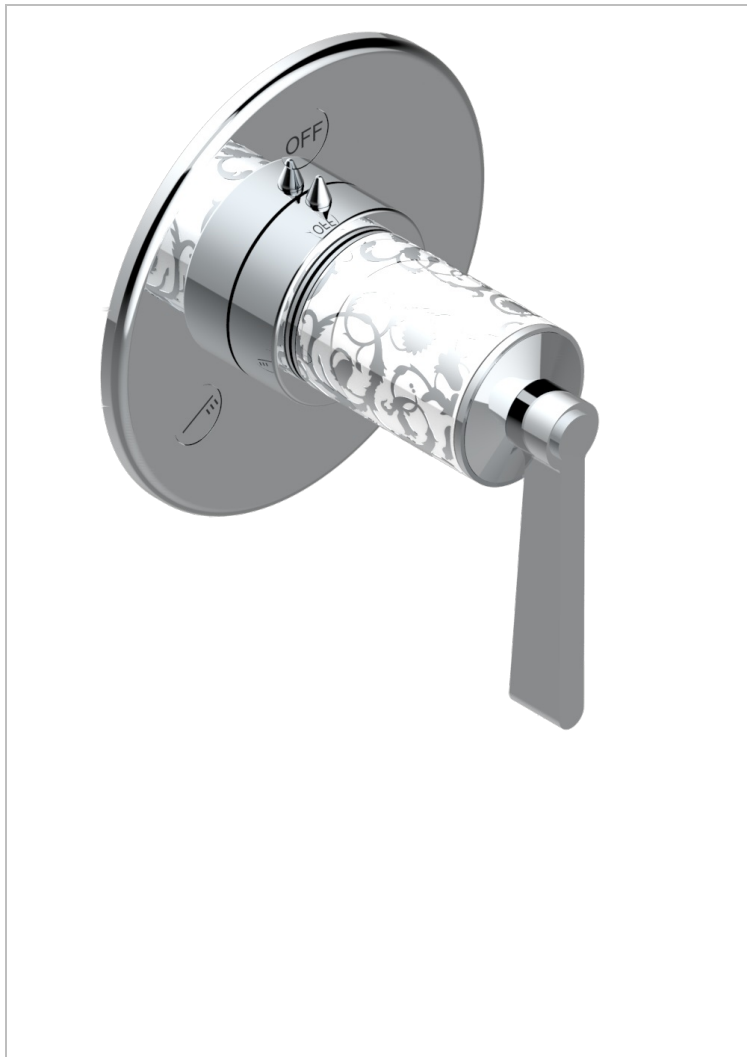

FRIVOLE WITH LEVER

G2S-48M2SB

Trim for wall mounted diverter, 2 ways - ref. 48M2 and 3 ways - ref. 49M3

CHARACTERISTIC

- Frivole with lever
- Trim for wall mounted diverter, 2 ways - ref. 48M2 and 3 ways - ref. 49M3

RELATED SKU'S

- Ref. G00-48M2SOA Wall mounted 3-way diverter with ceramic cartridge for concealed installation- 1 inlet 3/4" and 2 outlets 1/2" without stop position, without trim
- Ref. G00-48M2SPSA Wall mounted 3-way diverter with ceramic cartridge for concealed installation, 1 inlet 3/4" and 2 outlets 1/2" with stop position, without trim
- Ref. G00-49M3SPSA Wall mounted 4-way diverter with ceramic cartridge for concealed installation- 1 inlet 3/4" and 3 outlets 1/2" with stop position, without trim

AVAILABLE FINITIONS

Antique nickel - H28
Black ceram - D30
Blush PVD - H62
Brass color PVD - H49
Brown bronze color PVD - F33
Gold color PVD - H52

Graphite PVD - H64
Matt Umber PVD - H67
Matt blush PVD - H60
Matt brass color PVD - H50
Matt brown bronze color PVD - F34
Matt chrome - C02