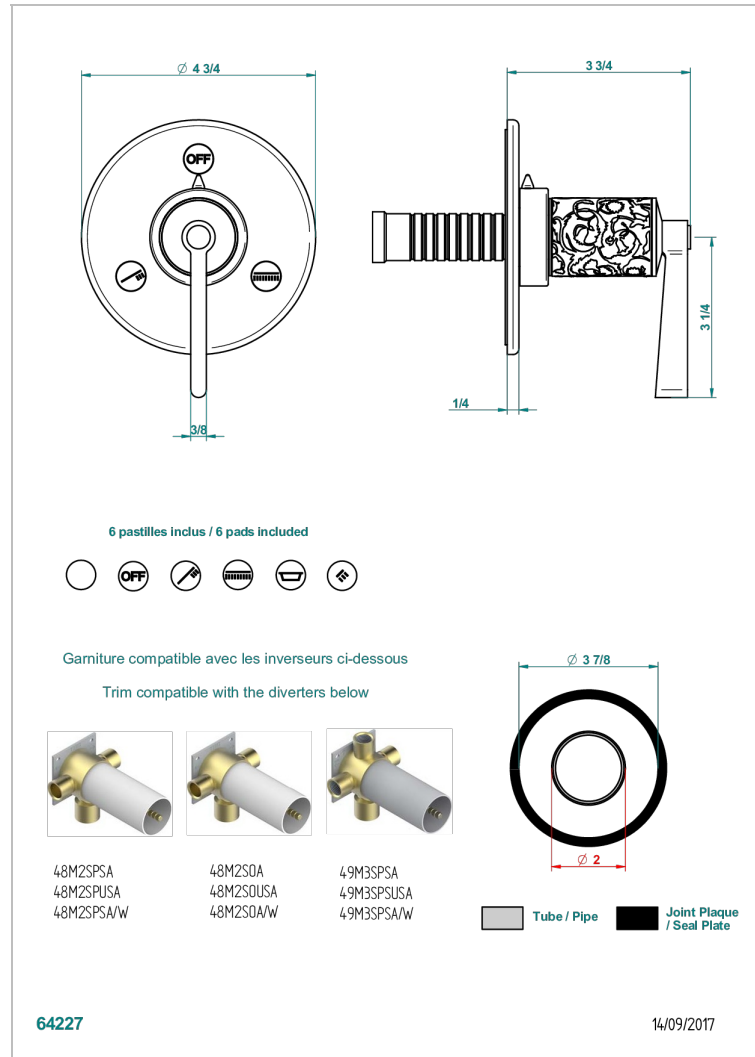

FRIVOLE WITH LEVER

G2S-48M2SB

Trim for wall mounted diverter, 2 ways - ref. 48M2 and 3 ways - ref. 49M3

CHARACTERISTIC

- Frivole with lever
- Trim for wall mounted diverter, 2 ways - ref. 48M2 and 3 ways - ref. 49M3

RELATED SKU'S

- Ref. G00-48M2SOA Wall mounted 3-way diverter with ceramic cartridge for concealed installation- 1 inlet 3/4" and 2 outlets 1/2" without stop position, without trim
- Ref. G00-48M2SPSA Wall mounted 3-way diverter with ceramic cartridge for concealed installation, 1 inlet 3/4" and 2 outlets 1/2" with stop position, without trim
- Ref. G00-49M3SPSA Wall mounted 4-way diverter with ceramic cartridge for concealed installation- 1 inlet 3/4" and 3 outlets 1/2" with stop position, without trim