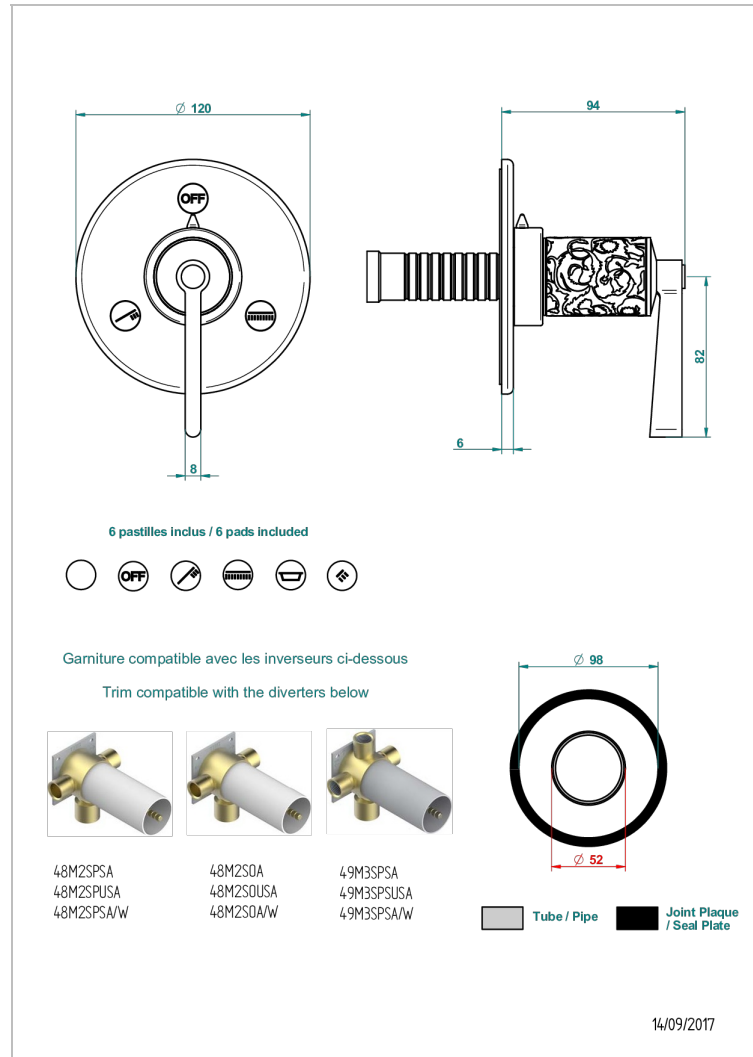

FRIVOLE WITH LEVER

G2S-48M2SB

Trim for wall mounted diverter, 2 ways - ref. 48M2 and 3 ways - ref. 49M3

CHARACTERISTIC

- Frivole with lever
- Trim for wall mounted diverter, 2 ways - ref. 48M2 and 3 ways - ref. 49M3

RELATED SKU'S

- Ref. G00-48M2SOA Wall mounted 3-way diverter with ceramic cartridge for concealed installation- 1 inlet 3/4" and 2 outlets 1/2" without stop position, without trim
- Ref. G00-48M2SPSA Wall mounted 3-way diverter with ceramic cartridge for concealed installation, 1 inlet 3/4" and 2 outlets 1/2" with stop position, without trim
- Ref. G00-49M3SPSA Wall mounted 4-way diverter with ceramic cartridge for concealed installation- 1 inlet 3/4" and 3 outlets 1/2" with stop position, without trim