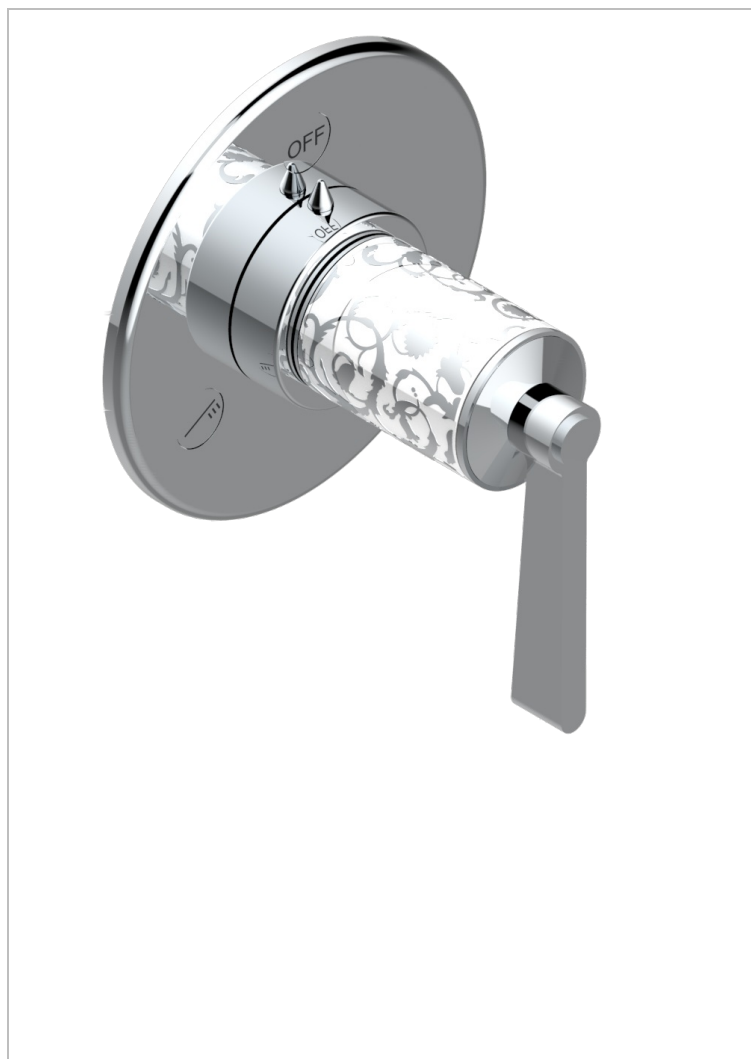

FRIVOLE WITH LEVER

G2S-48M2SB

Trim for wall mounted diverter, 2 ways - ref. 48M2 and 3 ways - ref. 49M3

THG
PARIS

特色

- Frivole with lever
- Trim for wall mounted diverter, 2 ways - ref. 48M2 and 3 ways - ref. 49M3

相关的SKU

- Ref. G00-48M2SOA Wall mounted 3-way diverter with ceramic cartridge for concealed installation- 1 inlet 3/4" and 2 outlets 1/2" without stop position, without trim
- Ref. G00-48M2SPSA Wall mounted 3-way diverter with ceramic cartridge for concealed installation, 1 inlet 3/4" and 2 outlets 1/2" with stop position, without trim
- Ref. G00-49M3SPSA Wall mounted 4-way diverter with ceramic cartridge for concealed installation- 1 inlet 3/4" and 3 outlets 1/2" with stop position, without trim

可选饰面

Black ceram - D30
Blush PVD - H62
Graphite PVD - H64
Matt Umber PVD - H67
Matt blush PVD - H60
Matt graphite PVD - H65

PVD哑光棕铜 - F34
PVD哑光金 - H53
PVD哑光铜 - H50
PVD哑光镍 - H56
PVD抛光铜 - H49
PVD棕铜 - F33

PVD金色 - H52
PVD镍 - H55
Umber PVD - H66
哑光浅金 - F31
哑光金 - F07
哑光铬 - C02