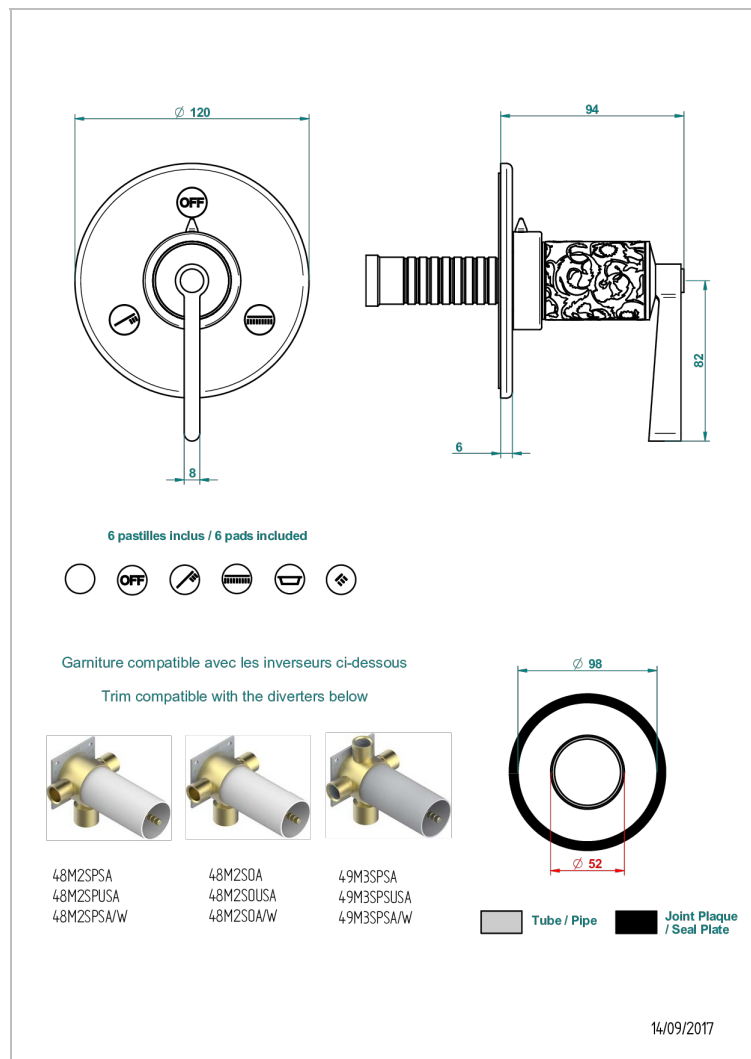

FRIVOLE WITH LEVER

G2S-48M2SB

Trim for wall mounted diverter, 2 ways - ref. 48M2 and 3 ways - ref. 49M3

THG
PARIS

特色

- Frivole with lever
- Trim for wall mounted diverter, 2 ways - ref. 48M2 and 3 ways - ref. 49M3

相关的SKU

- Ref. G00-48M2SOA Wall mounted 3-way diverter with ceramic cartridge for concealed installation- 1 inlet 3/4" and 2 outlets 1/2" without stop position, without trim
- Ref. G00-48M2SPSA Wall mounted 3-way diverter with ceramic cartridge for concealed installation, 1 inlet 3/4" and 2 outlets 1/2" with stop position, without trim
- Ref. G00-49M3SPSA Wall mounted 4-way diverter with ceramic cartridge for concealed installation- 1 inlet 3/4" and 3 outlets 1/2" with stop position, without trim