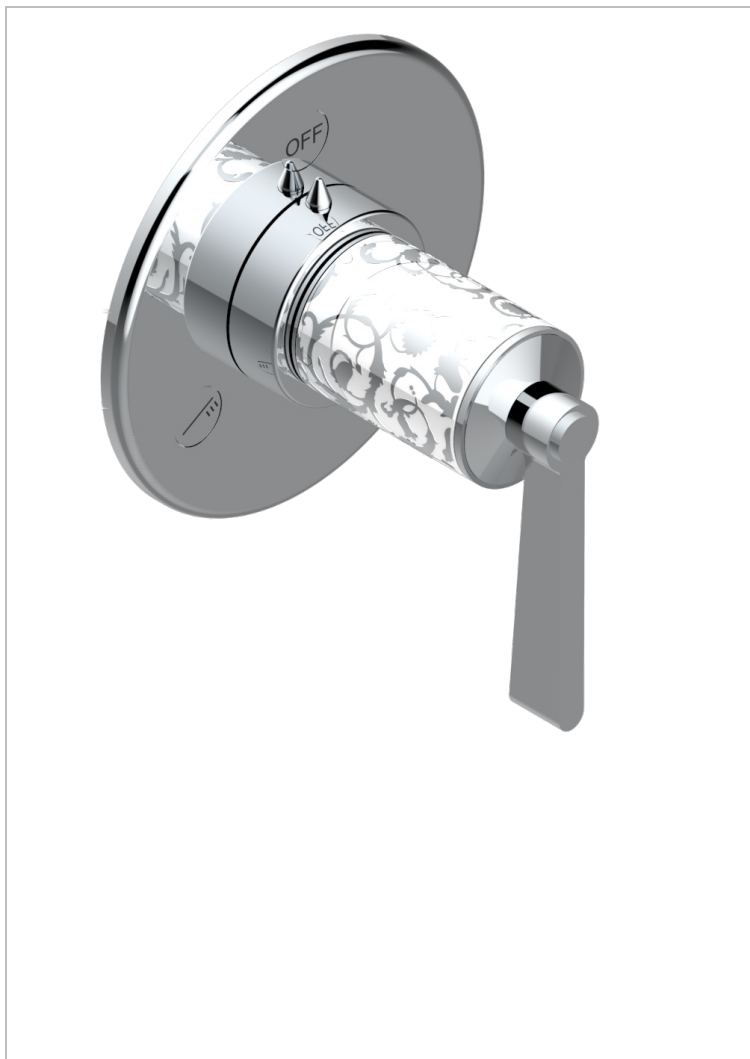

FRIVOLE WITH LEVER

G2S-48M2SB

Trim for wall mounted diverter, 2 ways - ref. 48M2 and 3 ways - ref. 49M3

CHARACTERISTIC

- Frivole with lever
- Trim for wall mounted diverter, 2 ways - ref. 48M2 and 3 ways - ref. 49M3

RELATED SKU'S

- Ref. G00-48M2SOA Wall mounted 3-way diverter with ceramic cartridge for concealed installation- 1 inlet 3/4" and 2 outlets 1/2" without stop position, without trim
- Ref. G00-48M2SPSA Wall mounted 3-way diverter with ceramic cartridge for concealed installation, 1 inlet 3/4" and 2 outlets 1/2" with stop position, without trim
- Ref. G00-49M3SPSA Wall mounted 4-way diverter with ceramic cartridge for concealed installation- 1 inlet 3/4" and 3 outlets 1/2" with stop position, without trim

AVAILABLE FINITIONS

Antique nickel - H28
Black ceram - D30
Blush PVD - H62
Brass color PVD - H49
Brown bronze color PVD - F33
Gold color PVD - H52

Graphite PVD - H64
Matt Umber PVD - H67
Matt blush PVD - H60
Matt brass color PVD - H50
Matt brown bronze color PVD - F34
Matt chrome - C02