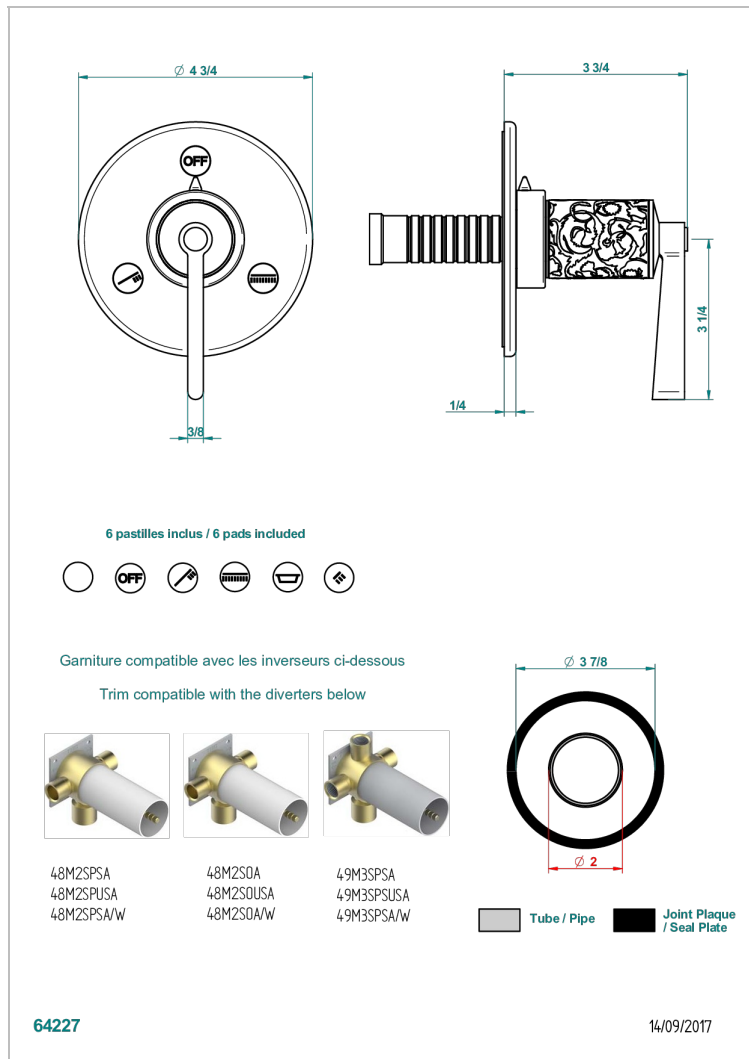

FRIVOLE WITH LEVER

G2S-48M2SB

Trim for wall mounted diverter, 2 ways - ref. 48M2 and 3 ways - ref. 49M3

CHARACTERISTIC

- Frivole with lever
- Trim for wall mounted diverter, 2 ways - ref. 48M2 and 3 ways - ref. 49M3

RELATED SKU'S

- Ref. G00-48M2SOA Wall mounted 3-way diverter with ceramic cartridge for concealed installation- 1 inlet 3/4" and 2 outlets 1/2" without stop position, without trim
- Ref. G00-48M2SPSA Wall mounted 3-way diverter with ceramic cartridge for concealed installation, 1 inlet 3/4" and 2 outlets 1/2" with stop position, without trim
- Ref. G00-49M3SPSA Wall mounted 4-way diverter with ceramic cartridge for concealed installation- 1 inlet 3/4" and 3 outlets 1/2" with stop position, without trim