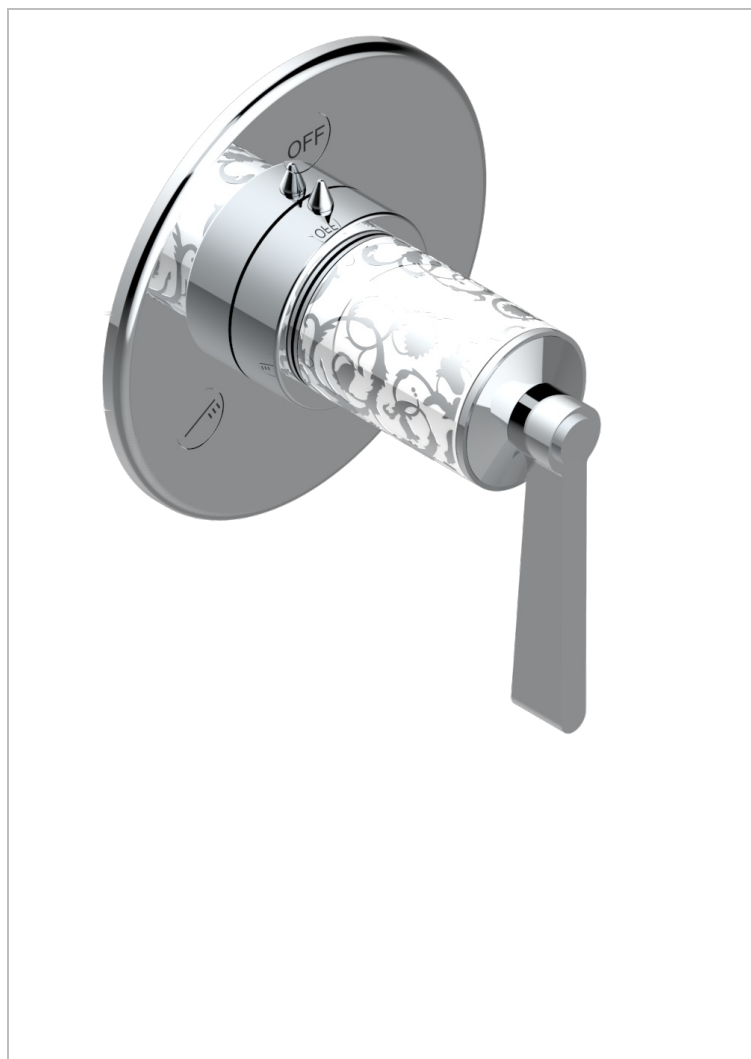

# FRIVOLE WITH LEVER

G2S-48M2SB

Trim for wall mounted diverter, 2 ways - ref. 48M2 and 3 ways - ref. 49M3

## 特色

- Frivole with lever
- Trim for wall mounted diverter, 2 ways - ref. 48M2 and 3 ways - ref. 49M3

## 相关的SKU

- Ref. G00-48M2SOA Wall mounted 3-way diverter with ceramic cartridge for concealed installation- 1 inlet 3/4" and 2 outlets 1/2" without stop position, without trim
- Ref. G00-48M2SPSA Wall mounted 3-way diverter with ceramic cartridge for concealed installation, 1 inlet 3/4" and 2 outlets 1/2" with stop position, without trim
- Ref. G00-49M3SPSA Wall mounted 4-way diverter with ceramic cartridge for concealed installation- 1 inlet 3/4" and 3 outlets 1/2" with stop position, without trim

## 可选饰面

Black ceram - D30  
Blush PVD - H62  
Graphite PVD - H64  
Matt Umber PVD - H67  
Matt blush PVD - H60  
Matt graphite PVD - H65

PVD哑光棕铜 - F34  
PVD哑光金 - H53  
PVD哑光铜 - H50  
PVD哑光镍 - H56  
PVD抛光铜 - H49  
PVD棕铜 - F33