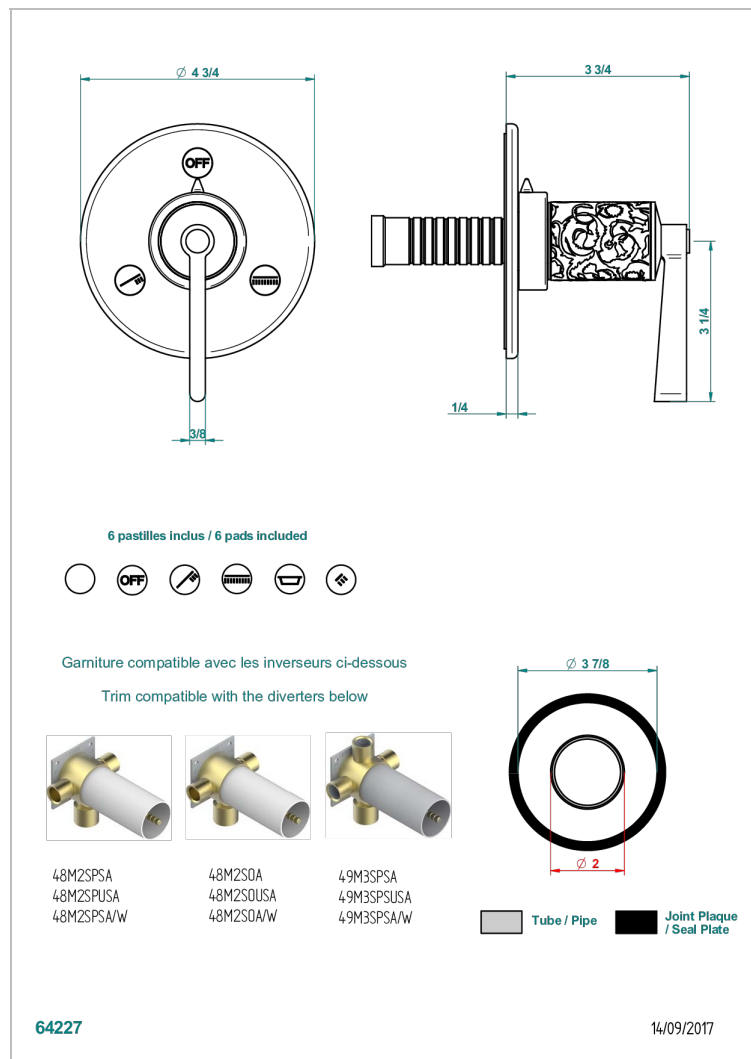

# FRIVOLE WITH LEVER

G2S-48M2SB

Trim for wall mounted diverter, 2 ways - ref. 48M2 and 3 ways - ref. 49M3

## 特色

- Frivole with lever
- Trim for wall mounted diverter, 2 ways - ref. 48M2 and 3 ways - ref. 49M3

## 相关的SKU

- Ref. G00-48M2SOA Wall mounted 3-way diverter with ceramic cartridge for concealed installation- 1 inlet 3/4" and 2 outlets 1/2" without stop position, without trim
- Ref. G00-48M2SPSA Wall mounted 3-way diverter with ceramic cartridge for concealed installation, 1 inlet 3/4" and 2 outlets 1/2" with stop position, without trim
- Ref. G00-49M3SPSA Wall mounted 4-way diverter with ceramic cartridge for concealed installation- 1 inlet 3/4" and 3 outlets 1/2" with stop position, without trim