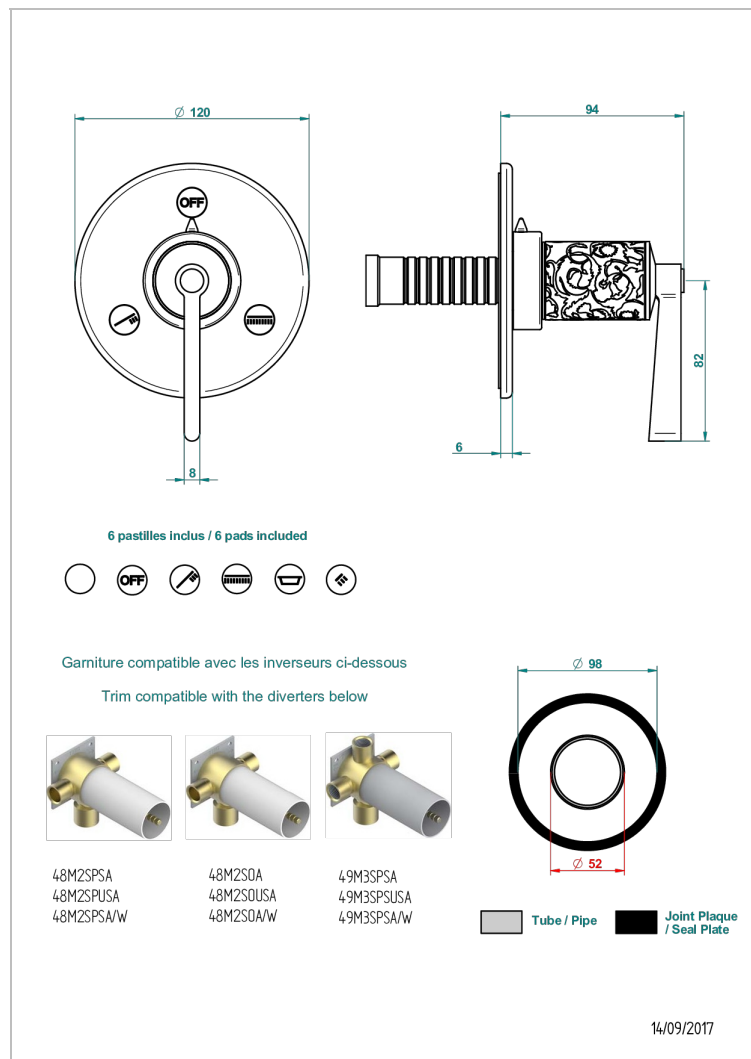

# FROUFROU WITH LEVER HANDLES

G2P-48M2SB

Trim for wall mounted diverter - 2 ways ref.48M2 & 3 ways ref.49M3

## CHARACTERISTIC

- Froufrou with lever handles
- Trim for wall mounted diverter - 2 ways ref.48M2 & 3 ways ref.49M3

## RELATED SKU'S

- Ref. G00-48M2SOUSA Wall mounted 3-way diverter with ceramic cartridge for concealed installation- 1 inlet 3/4" and 2 outlets 1/2" without shared ports no stop position - no trim
- Ref. G00-48M2SPSUSA Wall mounted 3-way diverter with ceramic cartridge for concealed installation- 1 inlet 3/4" and 2 outlets 1/2" with positive top, no shared ports - no trim
- Ref. G00-49M3SPSUSA Wall mounted 4-way diverter with ceramic cartridge for concealed installation- 1 inlet 3/4" and 3 outlets 1/2" with positive top, no shared ports - no trim