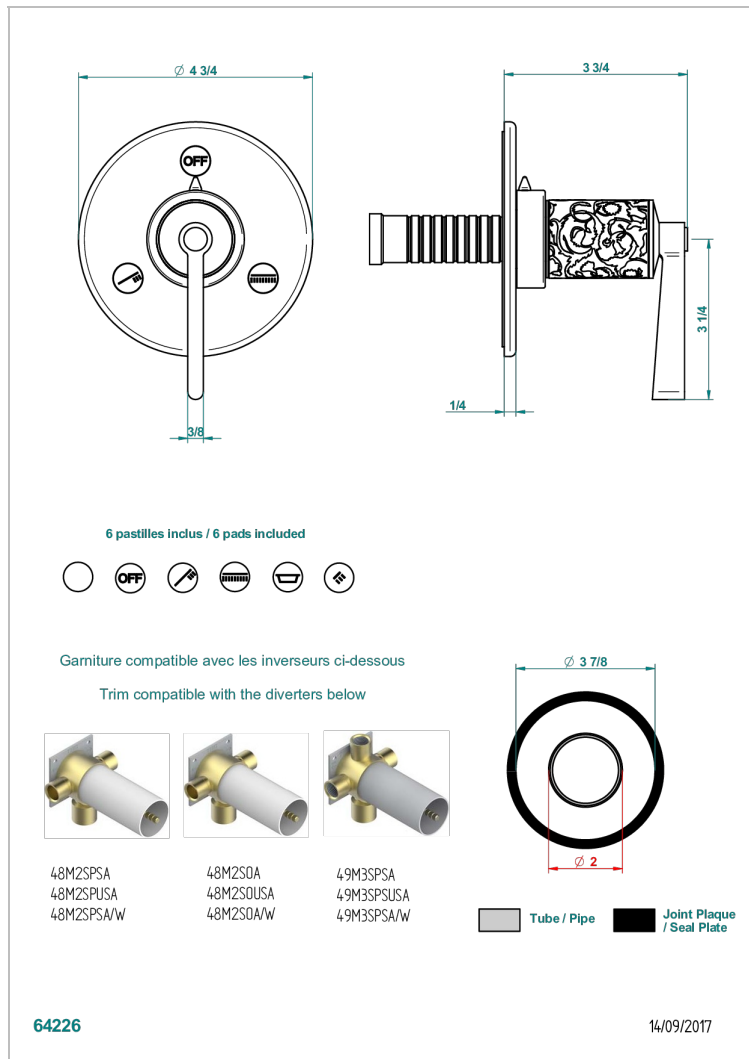

FROUFROU WITH LEVER HANDLES

G2P-48M2SB

Trim for wall mounted diverter - 2 ways ref.48M2 & 3 ways ref.49M3

CHARACTERISTIC

- Froufrou with lever handles
- Trim for wall mounted diverter - 2 ways ref.48M2 & 3 ways ref.49M3

RELATED SKU'S

- Ref. G00-48M2SOUSA Wall mounted 3-way diverter with ceramic cartridge for concealed installation- 1 inlet $\frac{3}{4}$ " and 2 outlets $\frac{1}{2}$ " without shared ports no stop position - no trim
- Ref. G00-48M2SPSUSA Wall mounted 3-way diverter with ceramic cartridge for concealed installation- 1 inlet $\frac{3}{4}$ " and 2 outlets $\frac{1}{2}$ " with positive top, no shared ports - no trim
- Ref. G00-49M3SPSUSA Wall mounted 4-way diverter with ceramic cartridge for concealed installation- 1 inlet $\frac{3}{4}$ " and 3 outlets $\frac{1}{2}$ " with positive top, no shared ports - no trim