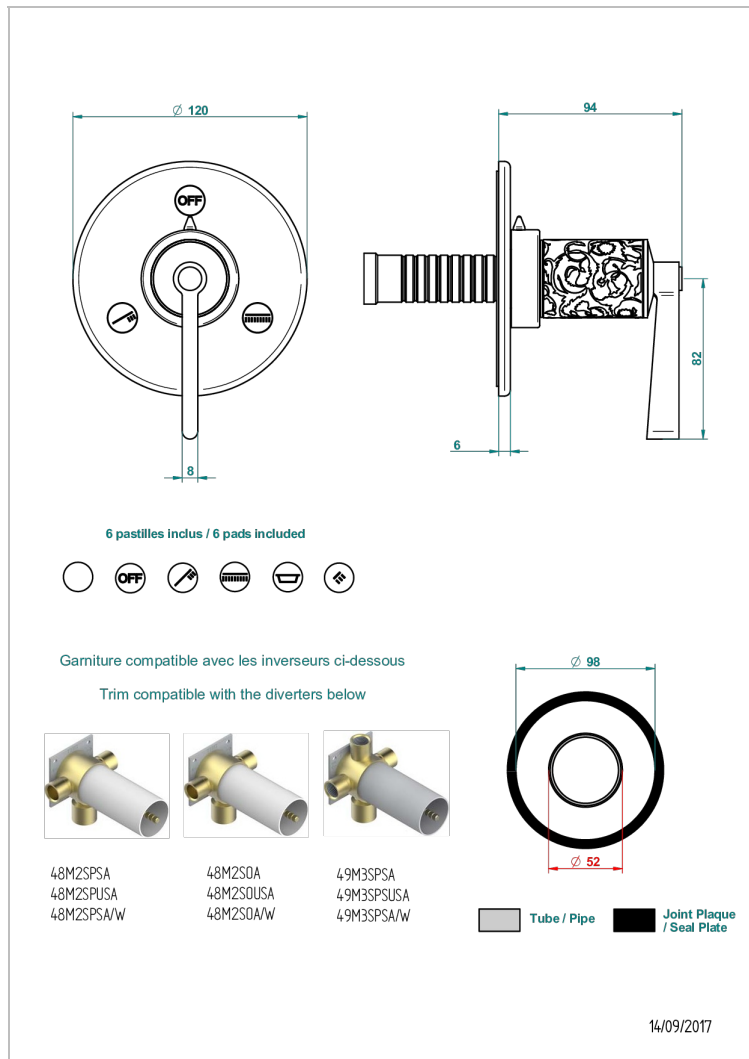

FROUFROU CON MANETAS

G2P-48M2SB

Trim for wall mounted diverter, 2 ways - ref. 48M2 and 3 ways - ref. 49M3

CARACTERÍSTICAS

- Froufrou con manetas
- Trim for wall mounted diverter, 2 ways - ref. 48M2 and 3 ways - ref. 49M3

PRODUCTOS RELACIONADOS

- Ref. G00-48M2SOA Wall mounted 3-way diverter with ceramic cartridge for concealed installation- 1 inlet 3/4" and 2 outlets 1/2" without stop position, without trim
- Ref. G00-48M2SPSA Wall mounted 3-way diverter with ceramic cartridge for concealed installation, 1 inlet 3/4" and 2 outlets 1/2" with stop position, without trim
- Ref. G00-49M3SPSA Wall mounted 4-way diverter with ceramic cartridge for concealed installation- 1 inlet 3/4" and 3 outlets 1/2" with stop position, without trim