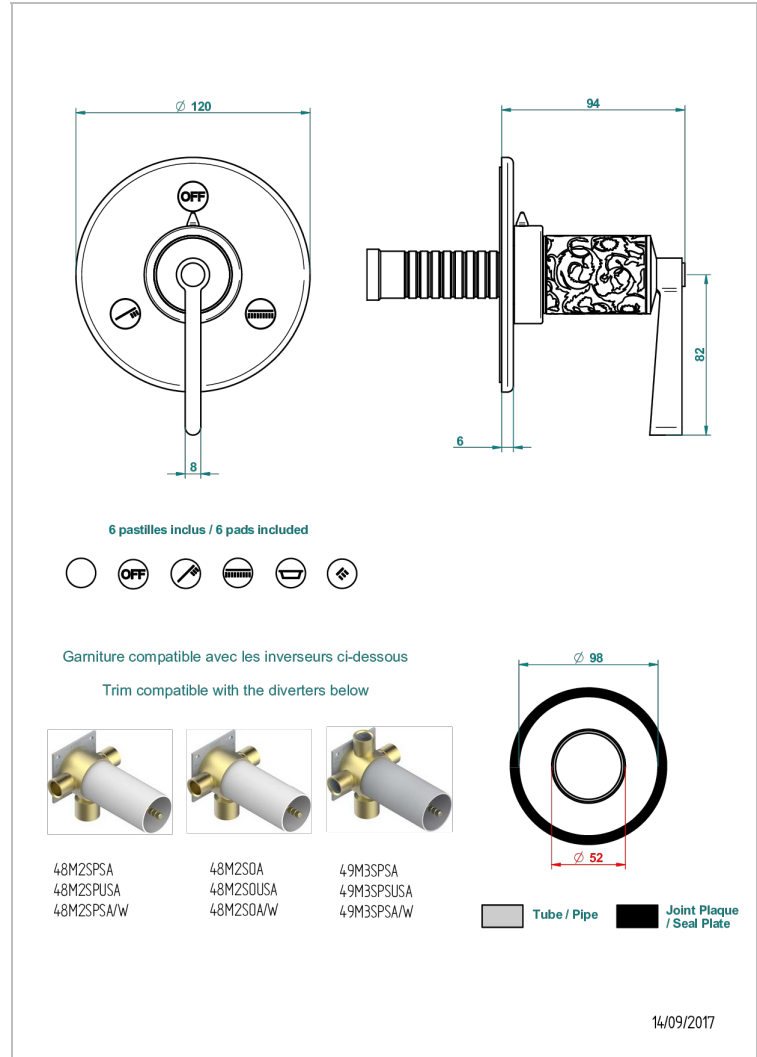

FROUFROU WITH LEVER

G2P-48M2SB

Trim for wall mounted diverter, 2 ways - ref. 48M2 and 3 ways - ref. 49M3

CHARACTERISTIC

- Froufrou with lever
- Trim for wall mounted diverter, 2 ways - ref. 48M2 and 3 ways - ref. 49M3

RELATED SKU'S

- Ref. G00-48M2SOA Wall mounted 3-way diverter with ceramic cartridge for concealed installation- 1 inlet 3/4" and 2 outlets 1/2" without stop position, without trim
- Ref. G00-48M2SPSA Wall mounted 3-way diverter with ceramic cartridge for concealed installation, 1 inlet 3/4" and 2 outlets 1/2" with stop position, without trim
- Ref. G00-49M3SPSA Wall mounted 4-way diverter with ceramic cartridge for concealed installation- 1 inlet 3/4" and 3 outlets 1/2" with stop position, without trim