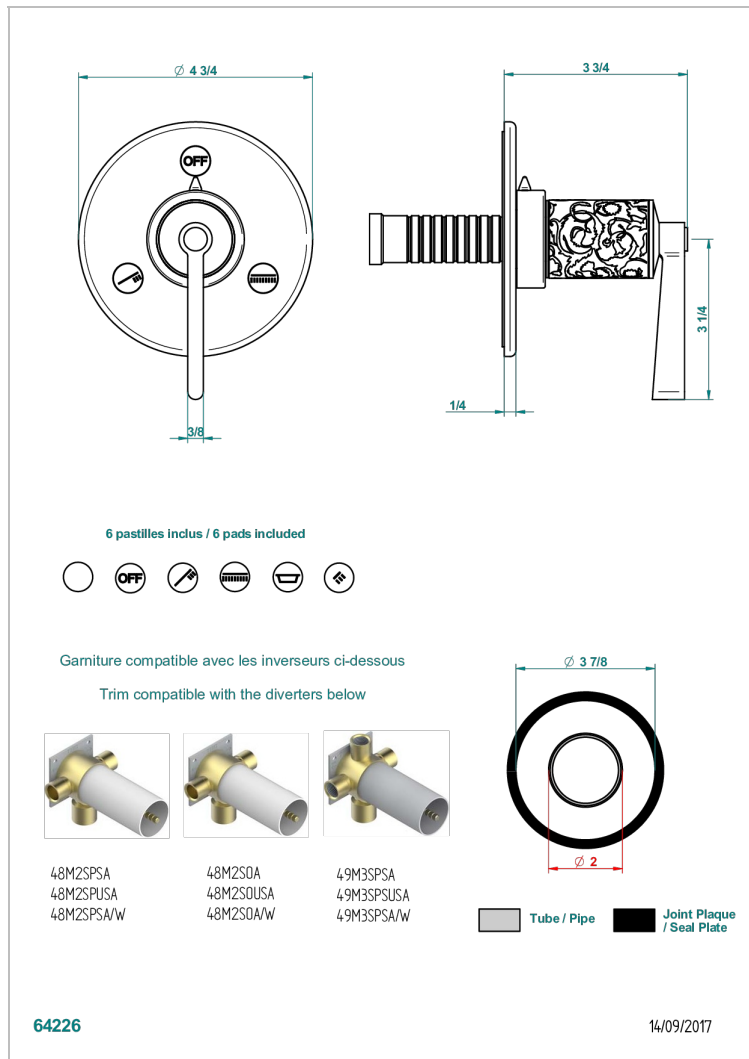

FROUFROU CON MANETAS

G2P-48M2SB

Trim for wall mounted diverter, 2 ways - ref. 48M2 and 3 ways - ref. 49M3

CARACTERÍSTICAS

- Froufrou con manetas
- Trim for wall mounted diverter, 2 ways - ref. 48M2 and 3 ways - ref. 49M3

PRODUCTOS RELACIONADOS

- Ref. G00-48M2SOA Wall mounted 3-way diverter with ceramic cartridge for concealed installation- 1 inlet 3/4" and 2 outlets 1/2" without stop position, without trim
- Ref. G00-48M2SPSA Wall mounted 3-way diverter with ceramic cartridge for concealed installation, 1 inlet 3/4" and 2 outlets 1/2" with stop position, without trim
- Ref. G00-49M3SPSA Wall mounted 4-way diverter with ceramic cartridge for concealed installation- 1 inlet 3/4" and 3 outlets 1/2" with stop position, without trim