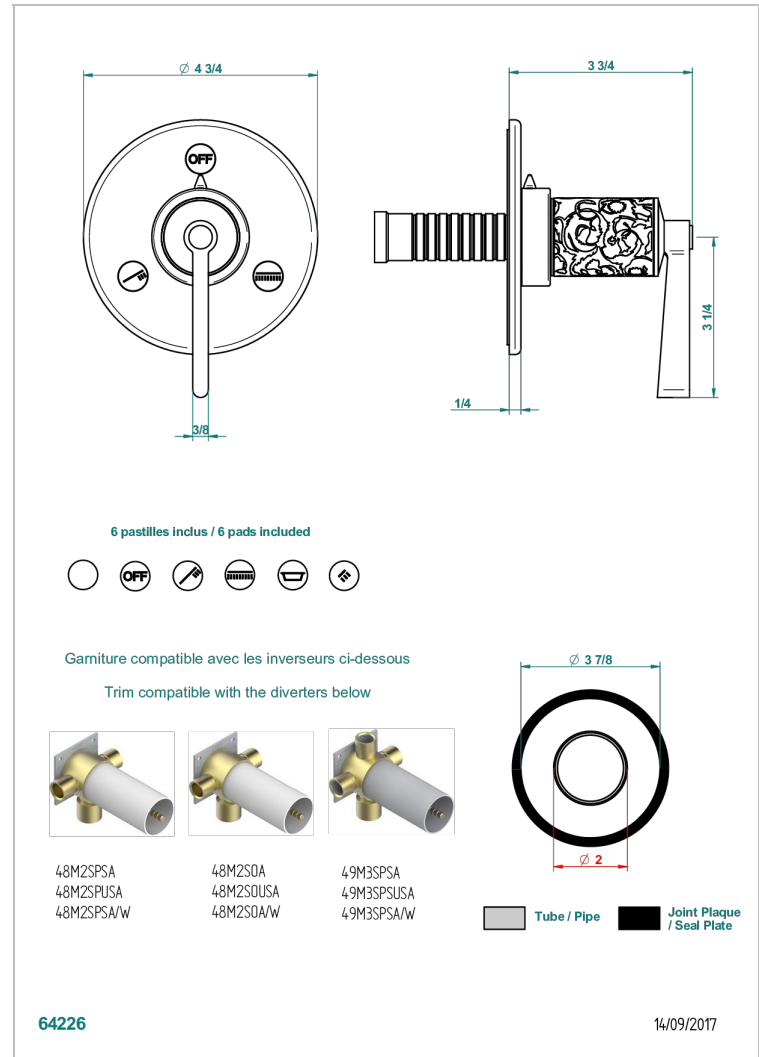

# FROUFROU WITH LEVER

G2P-48M2SB

Trim for wall mounted diverter, 2 ways - ref. 48M2 and 3 ways - ref. 49M3

## CHARACTERISTIC

- Froufrou with lever
- Trim for wall mounted diverter, 2 ways - ref. 48M2 and 3 ways - ref. 49M3

## RELATED SKU'S

- Ref. G00-48M2SOA Wall mounted 3-way diverter with ceramic cartridge for concealed installation- 1 inlet 3/4" and 2 outlets 1/2" without stop position, without trim
- Ref. G00-48M2SPSA Wall mounted 3-way diverter with ceramic cartridge for concealed installation, 1 inlet 3/4" and 2 outlets 1/2" with stop position, without trim
- Ref. G00-49M3SPSA Wall mounted 4-way diverter with ceramic cartridge for concealed installation- 1 inlet 3/4" and 3 outlets 1/2" with stop position, without trim