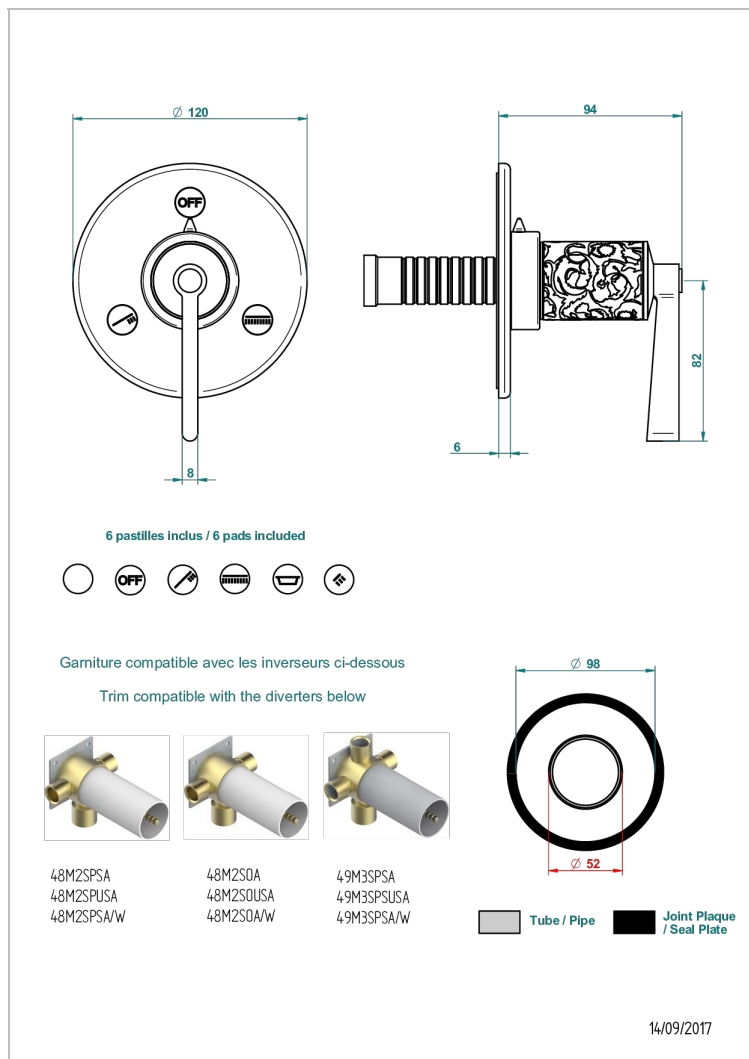

FROUFROU C РУКОЯТКАМИ

G2P-48M2SB

Trim for wall mounted diverter, 2 ways - ref. 48M2 and 3 ways - ref. 49M3

THG[®]
PARIS

ХАРАКТЕРИСТИКИ

- Froufrou с рукоятками
- Trim for wall mounted diverter, 2 ways - ref. 48M2 and 3 ways - ref. 49M3

СВЯЗАННЫЕ ТОВАРНЫЕ ПОЗИЦИИ

- Ref. G00-48M2SOA Wall mounted 3-way diverter with ceramic cartridge for concealed installation- 1 inlet 3/4" and 2 outlets 1/2" without stop position, without trim
- Ref. G00-48M2SPSA Wall mounted 3-way diverter with ceramic cartridge for concealed installation, 1 inlet 3/4" and 2 outlets 1/2" with stop position, without trim
- Ref. G00-49M3SPSA Wall mounted 4-way diverter with ceramic cartridge for concealed installation- 1 inlet 3/4" and 3 outlets 1/2" with stop position, without trim