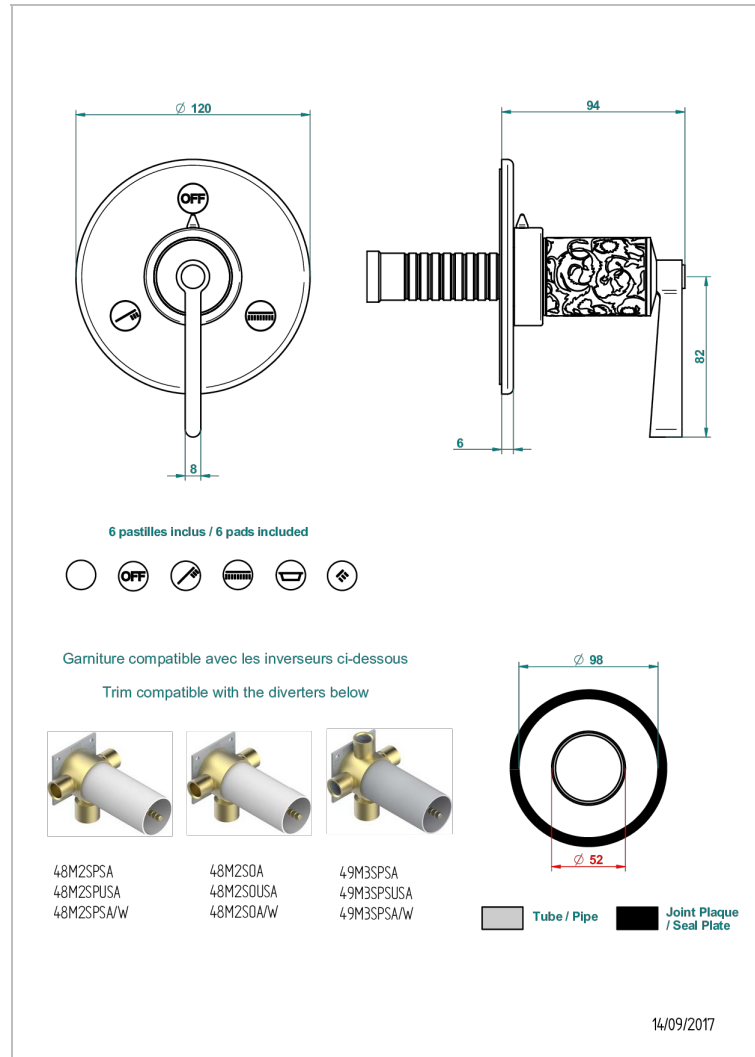

# FROUFROU WITH LEVER

G2P-48M2SB

Trim for wall mounted diverter, 2 ways - ref. 48M2 and 3 ways - ref. 49M3

## CHARACTERISTIC

- Froufrou with lever
- Trim for wall mounted diverter, 2 ways - ref. 48M2 and 3 ways - ref. 49M3

## RELATED SKU'S

- Ref. G00-48M2SOA Wall mounted 3-way diverter with ceramic cartridge for concealed installation- 1 inlet 3/4" and 2 outlets 1/2" without stop position, without trim
- Ref. G00-48M2SPSA Wall mounted 3-way diverter with ceramic cartridge for concealed installation, 1 inlet 3/4" and 2 outlets 1/2" with stop position, without trim
- Ref. G00-49M3SPSA Wall mounted 4-way diverter with ceramic cartridge for concealed installation- 1 inlet 3/4" and 3 outlets 1/2" with stop position, without trim