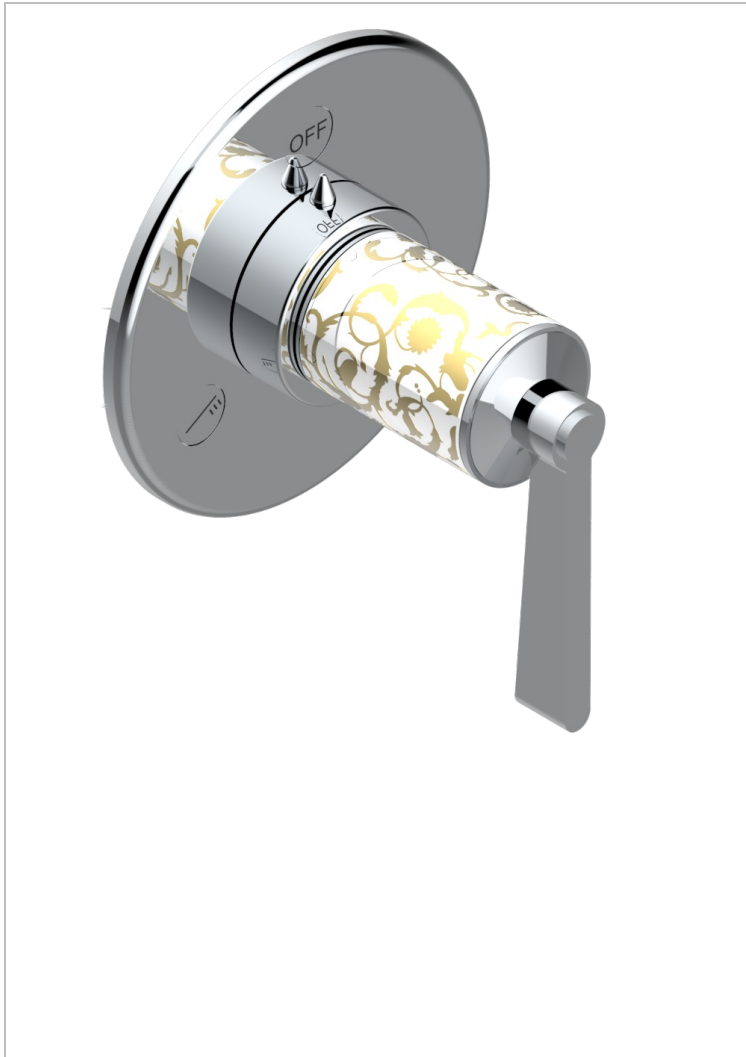

# FROUFROU WITH LEVER

G2P-48M2SB

Trim for wall mounted diverter, 2 ways - ref. 48M2 and 3 ways - ref. 49M3

## CHARACTERISTIC

- Froufrou with lever
- Trim for wall mounted diverter, 2 ways - ref. 48M2 and 3 ways - ref. 49M3

## RELATED SKU'S

- Ref. G00-48M2SOA Wall mounted 3-way diverter with ceramic cartridge for concealed installation- 1 inlet 3/4" and 2 outlets 1/2" without stop position, without trim
- Ref. G00-48M2SPSA Wall mounted 3-way diverter with ceramic cartridge for concealed installation, 1 inlet 3/4" and 2 outlets 1/2" with stop position, without trim
- Ref. G00-49M3SPSA Wall mounted 4-way diverter with ceramic cartridge for concealed installation- 1 inlet 3/4" and 3 outlets 1/2" with stop position, without trim

## AVAILABLE FINITIONS

Antique nickel - H28  
Black ceram - D30  
Blush PVD - H62  
Brass color PVD - H49  
Brown bronze color PVD - F33  
Gold color PVD - H52

Graphite PVD - H64  
Matt Umber PVD - H67  
Matt blush PVD - H60  
Matt brass color PVD - H50  
Matt brown bronze color PVD - F34  
Matt chrome - C02