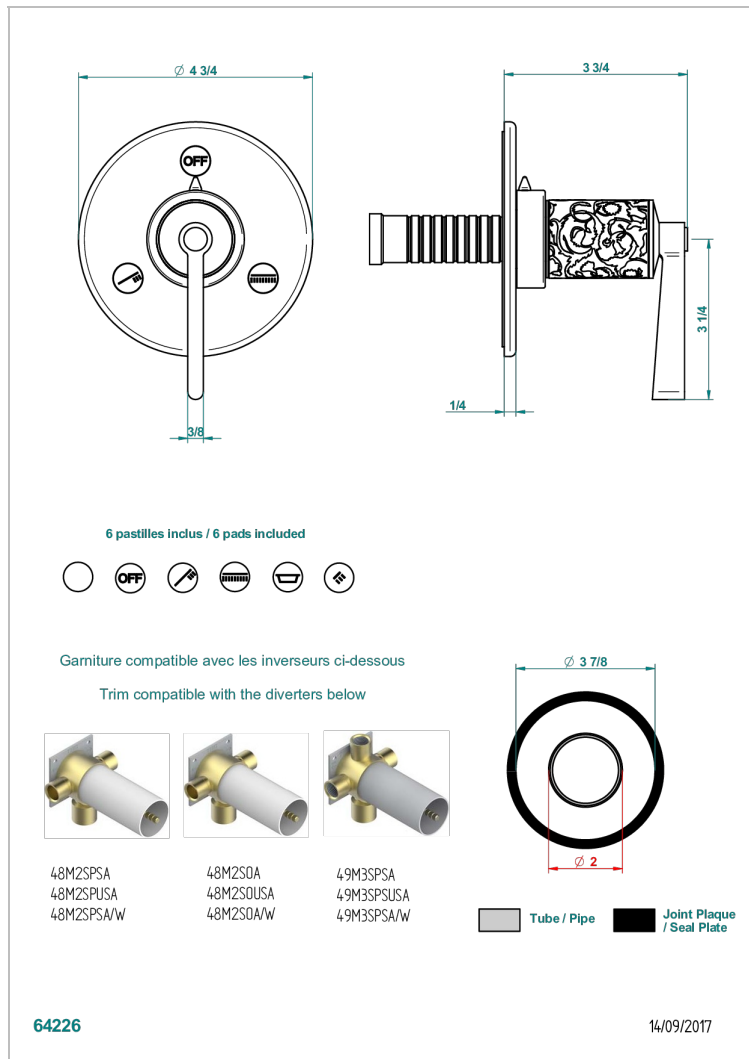

FROUFROU C РУКОЯТКАМИ

G2P-48M2SB

Trim for wall mounted diverter, 2 ways - ref. 48M2 and 3 ways - ref. 49M3

ХАРАКТЕРИСТИКИ

- Froufrou с рукоятками
- Trim for wall mounted diverter, 2 ways - ref. 48M2 and 3 ways - ref. 49M3

СВЯЗАННЫЕ ТОВАРНЫЕ ПОЗИЦИИ

- Ref. G00-48M2SOA Wall mounted 3-way diverter with ceramic cartridge for concealed installation- 1 inlet 3/4" and 2 outlets 1/2" without stop position, without trim
- Ref. G00-48M2SPSA Wall mounted 3-way diverter with ceramic cartridge for concealed installation, 1 inlet 3/4" and 2 outlets 1/2" with stop position, without trim
- Ref. G00-49M3SPSA Wall mounted 4-way diverter with ceramic cartridge for concealed installation- 1 inlet 3/4" and 3 outlets 1/2" with stop position, without trim