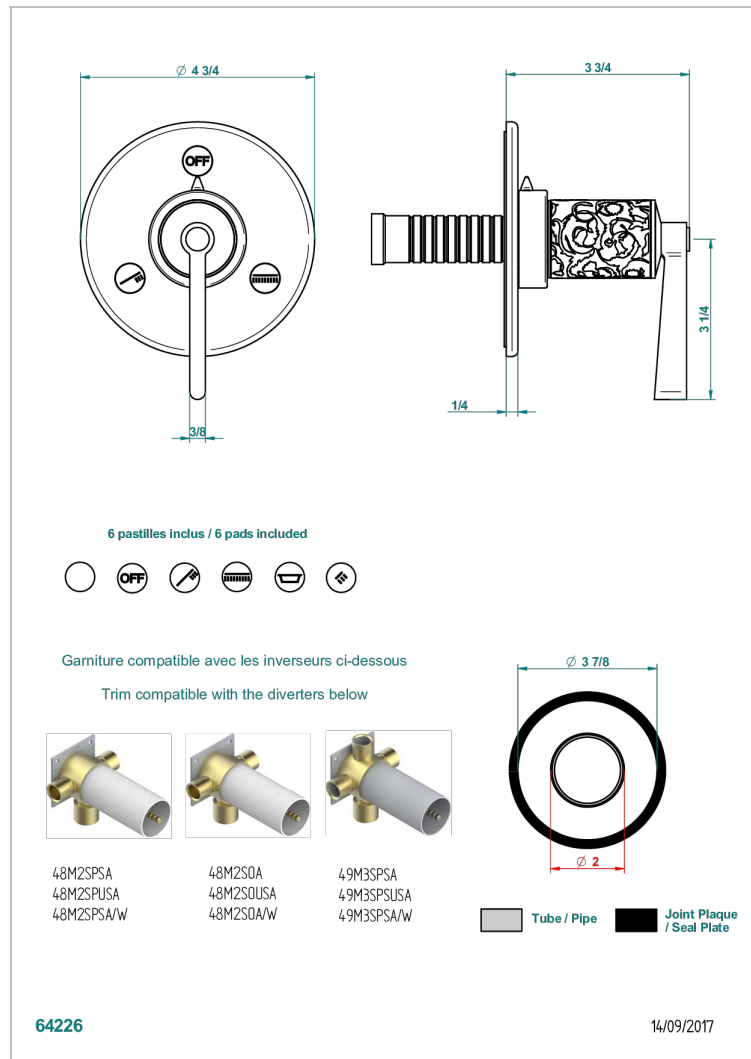

FROUFROU WITH LEVER

G2P-48M2SB

Trim for wall mounted diverter, 2 ways - ref. 48M2 and 3 ways - ref. 49M3

CHARACTERISTIC

- Froufrou with lever
- Trim for wall mounted diverter, 2 ways - ref. 48M2 and 3 ways - ref. 49M3

RELATED SKU'S

- Ref. G00-48M2SOA Wall mounted 3-way diverter with ceramic cartridge for concealed installation- 1 inlet 3/4" and 2 outlets 1/2" without stop position, without trim
- Ref. G00-48M2SPSA Wall mounted 3-way diverter with ceramic cartridge for concealed installation, 1 inlet 3/4" and 2 outlets 1/2" with stop position, without trim
- Ref. G00-49M3SPSA Wall mounted 4-way diverter with ceramic cartridge for concealed installation- 1 inlet 3/4" and 3 outlets 1/2" with stop position, without trim