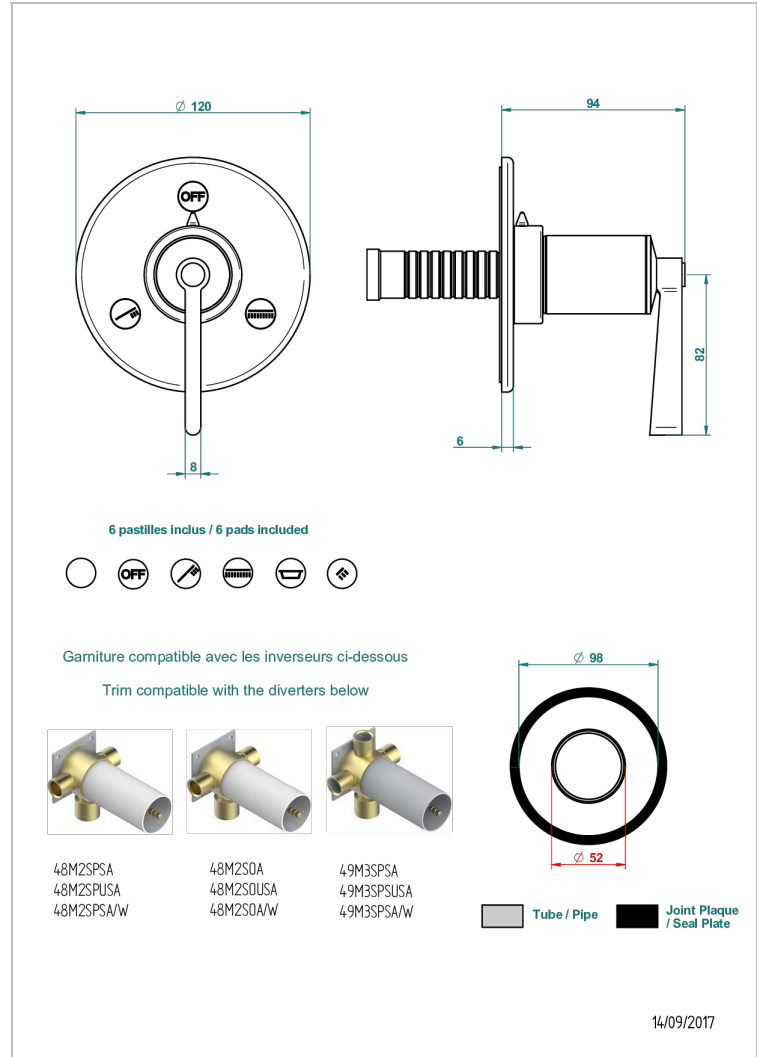

FAUBOURG BLACK PORCELAIN WITH LEVER HANDLES

G2M-48M2SB

Trim for wall mounted diverter - 2 ways ref.48M2 & 3 ways ref.49M3

CHARACTERISTIC

- Faubourg Black Porcelain with lever handles
- Trim for wall mounted diverter - 2 ways ref.48M2 & 3 ways ref.49M3

RELATED SKU'S

- Ref. G00-48M2SOUSA Wall mounted 3-way diverter with ceramic cartridge for concealed installation- 1 inlet 3/4" and 2 outlets 1/2" without shared ports no stop position - no trim
- Ref. G00-48M2SPSUSA Wall mounted 3-way diverter with ceramic cartridge for concealed installation- 1 inlet 3/4" and 2 outlets 1/2" with positive top, no shared ports - no trim
- Ref. G00-49M3SPSUSA Wall mounted 4-way diverter with ceramic cartridge for concealed installation- 1 inlet 3/4" and 3 outlets 1/2" with positive top, no shared ports - no trim