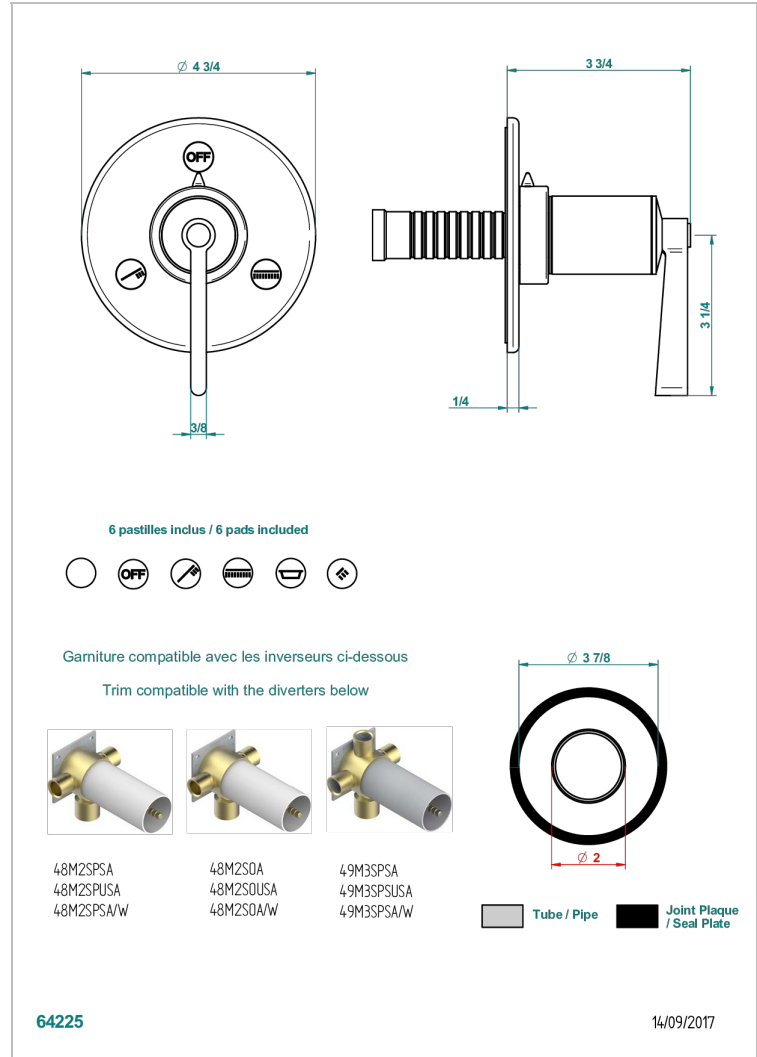

FAUBOURG BLACK PORCELAIN WITH LEVER HANDLES

G2M-48M2SB

Trim for wall mounted diverter - 2 ways ref.48M2 & 3 ways ref.49M3

CHARACTERISTIC

- Faubourg Black Porcelain with lever handles
- Trim for wall mounted diverter - 2 ways ref.48M2 & 3 ways ref.49M3

RELATED SKU'S

- Ref. G00-48M2SOUSA Wall mounted 3-way diverter with ceramic cartridge for concealed installation- 1 inlet 3/4" and 2 outlets 1/2" without shared ports no stop position - no trim
- Ref. G00-48M2SPSUSA Wall mounted 3-way diverter with ceramic cartridge for concealed installation- 1 inlet 3/4" and 2 outlets 1/2" with positive top, no shared ports - no trim
- Ref. G00-49M3SPSUSA Wall mounted 4-way diverter with ceramic cartridge for concealed installation- 1 inlet 3/4" and 3 outlets 1/2" with positive top, no shared ports - no trim