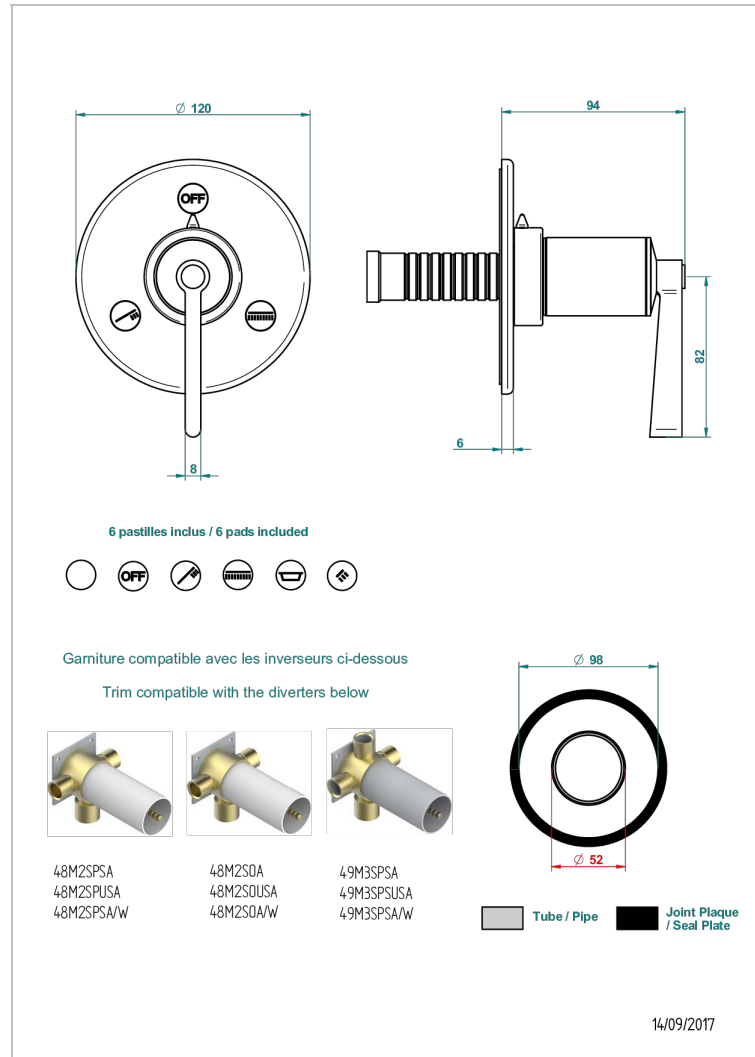

# FAUBOURG PORCELANA NEGRA CON MANETAS

G2M-48M2SB

Trim for wall mounted diverter, 2 ways - ref. 48M2 and 3 ways - ref. 49M3

## CARACTERÍSTICAS

- Faubourg porcelana negra con manetas
- Trim for wall mounted diverter, 2 ways - ref. 48M2 and 3 ways - ref. 49M3

## PRODUCTOS RELACIONADOS

- Ref. G00-48M2SOA Wall mounted 3-way diverter with ceramic cartridge for concealed installation- 1 inlet 3/4" and 2 outlets 1/2" without stop position, without trim
- Ref. G00-48M2SPSA Wall mounted 3-way diverter with ceramic cartridge for concealed installation, 1 inlet 3/4" and 2 outlets 1/2" with stop position, without trim
- Ref. G00-49M3SPSA Wall mounted 4-way diverter with ceramic cartridge for concealed installation- 1 inlet 3/4" and 3 outlets 1/2" with stop position, without trim