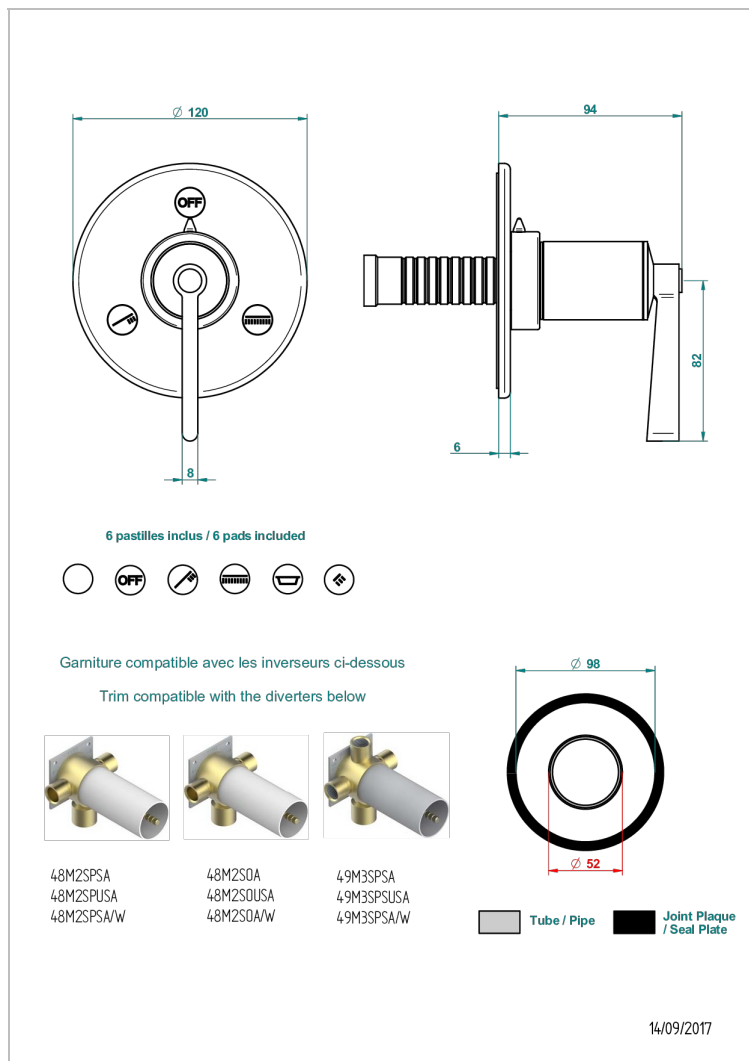

# FAUBOURG BLACK PORCELAIN WITH LEVER

G2M-48M2SB

Trim for wall mounted diverter, 2 ways - ref. 48M2 and 3 ways - ref. 49M3

## CHARACTERISTIC

- Faubourg Black Porcelain with lever
- Trim for wall mounted diverter, 2 ways - ref. 48M2 and 3 ways - ref. 49M3

## RELATED SKU'S

- Ref. G00-48M2SOA Wall mounted 3-way diverter with ceramic cartridge for concealed installation- 1 inlet 3/4" and 2 outlets 1/2" without stop position, without trim
- Ref. G00-48M2SPSA Wall mounted 3-way diverter with ceramic cartridge for concealed installation, 1 inlet 3/4" and 2 outlets 1/2" with stop position, without trim
- Ref. G00-49M3SPSA Wall mounted 4-way diverter with ceramic cartridge for concealed installation- 1 inlet 3/4" and 3 outlets 1/2" with stop position, without trim