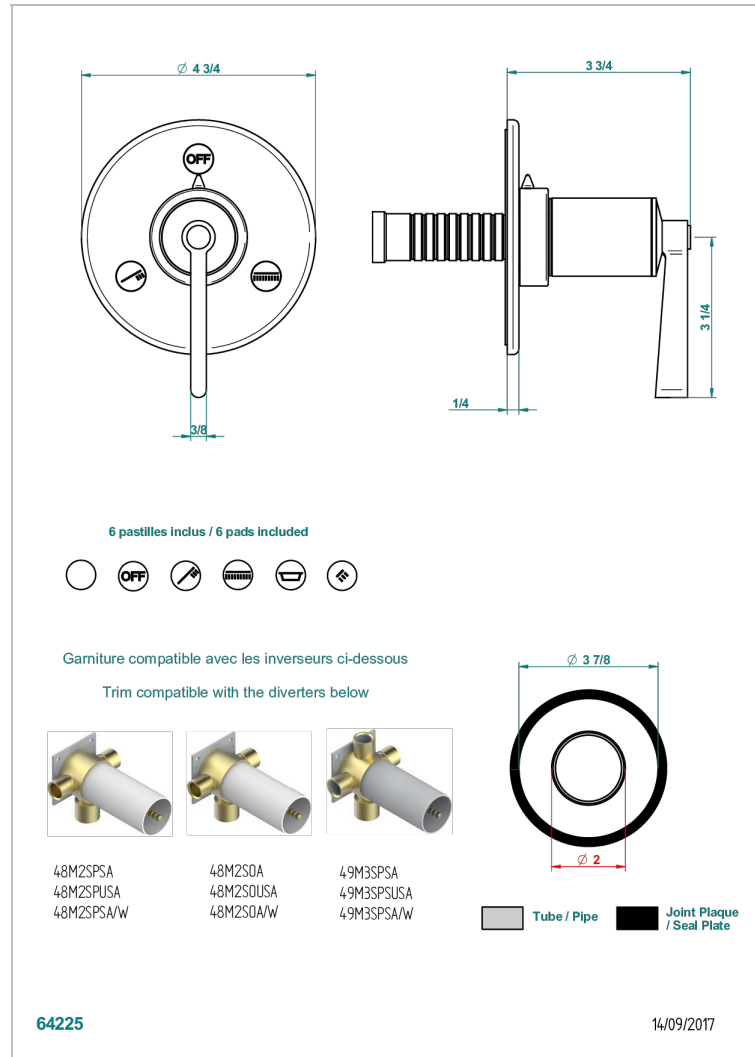

FAUBOURG PORCELANA NEGRA CON MANETAS

G2M-48M2SB

Trim for wall mounted diverter, 2 ways - ref. 48M2 and 3 ways - ref. 49M3

CARACTERÍSTICAS

- Faubourg porcelana negra con manetas
- Trim for wall mounted diverter, 2 ways - ref. 48M2 and 3 ways - ref. 49M3

PRODUCTOS RELACIONADOS

- Ref. G00-48M2SOA Wall mounted 3-way diverter with ceramic cartridge for concealed installation- 1 inlet 3/4" and 2 outlets 1/2" without stop position, without trim
- Ref. G00-48M2SPSA Wall mounted 3-way diverter with ceramic cartridge for concealed installation, 1 inlet 3/4" and 2 outlets 1/2" with stop position, without trim
- Ref. G00-49M3SPSA Wall mounted 4-way diverter with ceramic cartridge for concealed installation- 1 inlet 3/4" and 3 outlets 1/2" with stop position, without trim