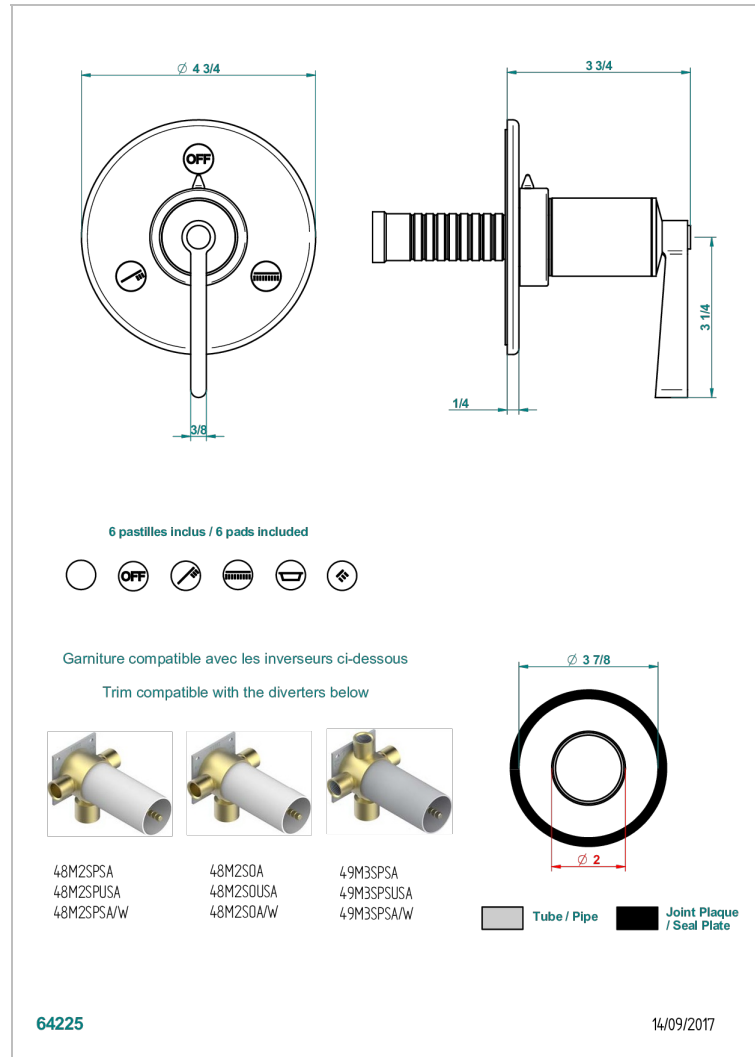

FAUBOURG BLACK PORCELAIN WITH LEVER

G2M-48M2SB

Trim for wall mounted diverter, 2 ways - ref. 48M2 and 3 ways - ref. 49M3

CHARACTERISTIC

- Faubourg Black Porcelain with lever
- Trim for wall mounted diverter, 2 ways - ref. 48M2 and 3 ways - ref. 49M3

RELATED SKU'S

- Ref. G00-48M2SOA Wall mounted 3-way diverter with ceramic cartridge for concealed installation- 1 inlet 3/4" and 2 outlets 1/2" without stop position, without trim
- Ref. G00-48M2SPSA Wall mounted 3-way diverter with ceramic cartridge for concealed installation, 1 inlet 3/4" and 2 outlets 1/2" with stop position, without trim
- Ref. G00-49M3SPSA Wall mounted 4-way diverter with ceramic cartridge for concealed installation- 1 inlet 3/4" and 3 outlets 1/2" with stop position, without trim