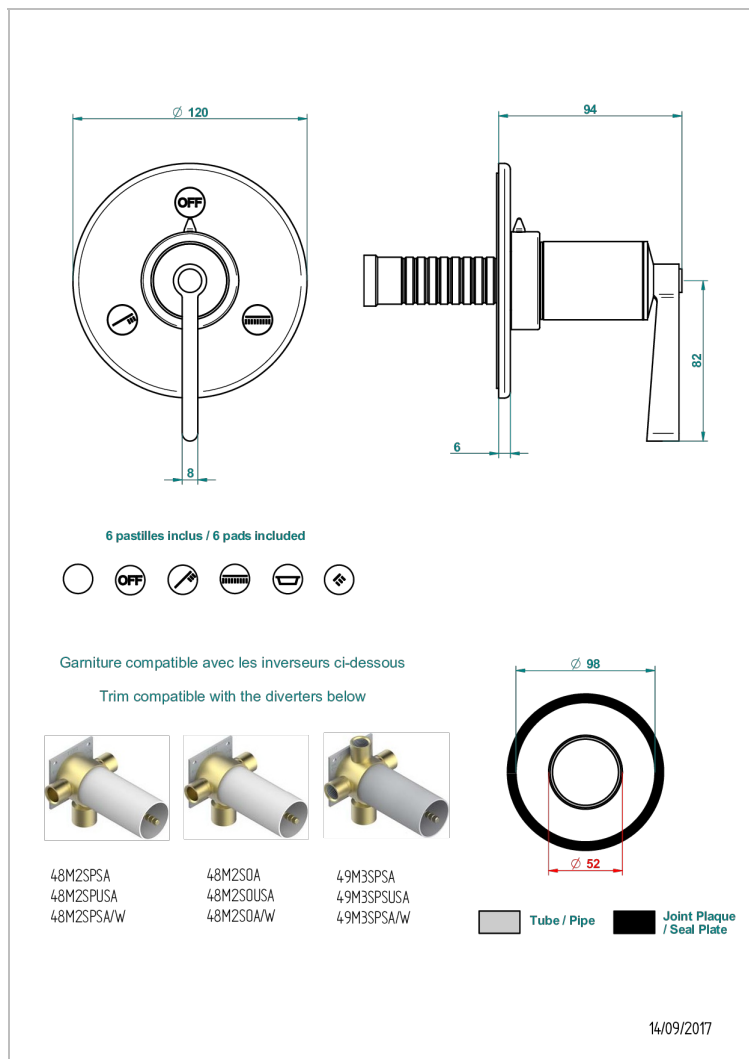

# FAUBOURG - ЧЕРНЫЙ ФАРФОР - С РУКОЯТКАМИ

G2M-48M2SB

Trim for wall mounted diverter, 2 ways - ref. 48M2 and 3 ways - ref. 49M3

## ХАРАКТЕРИСТИКИ

- Faubourg - чёрный фарфор - с рукоятками
- Trim for wall mounted diverter, 2 ways - ref. 48M2 and 3 ways - ref. 49M3

## СВЯЗАННЫЕ ТОВАРНЫЕ ПОЗИЦИИ

- Ref. G00-48M2SOA Wall mounted 3-way diverter with ceramic cartridge for concealed installation- 1 inlet 3/4" and 2 outlets 1/2" without stop position, without trim
- Ref. G00-48M2SPSA Wall mounted 3-way diverter with ceramic cartridge for concealed installation, 1 inlet 3/4" and 2 outlets 1/2" with stop position, without trim
- Ref. G00-49M3SPSA Wall mounted 4-way diverter with ceramic cartridge for concealed installation- 1 inlet 3/4" and 3 outlets 1/2" with stop position, without trim