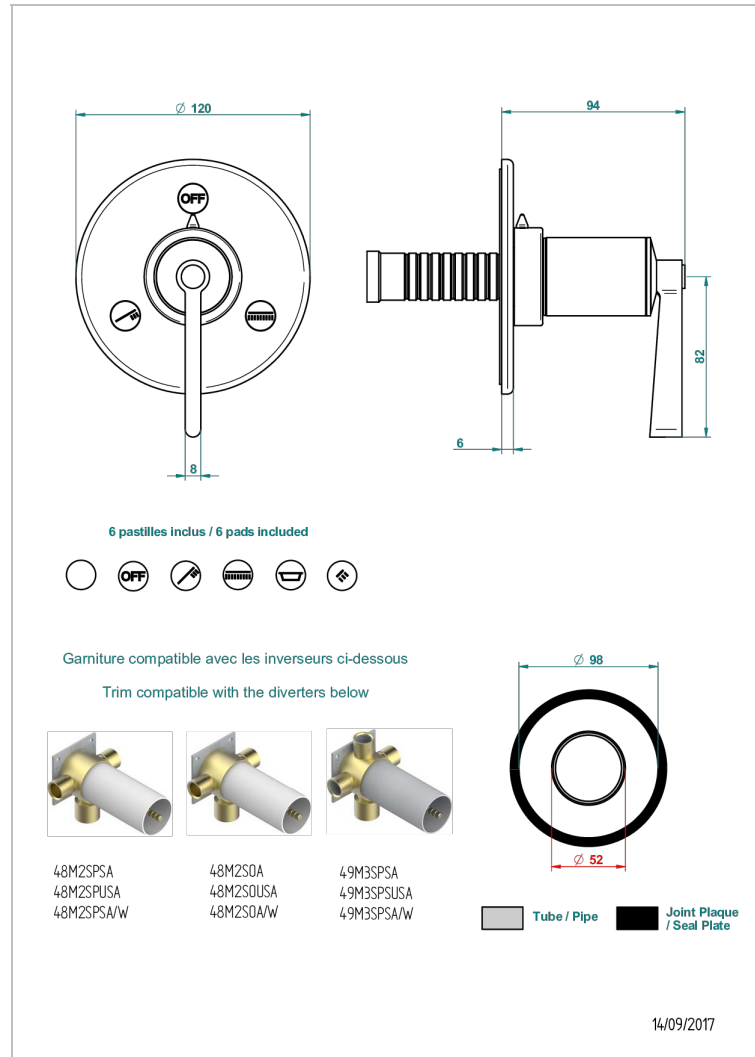

FAUBOURG BLACK PORCELAIN WITH LEVER

G2M-48M2SB

Trim for wall mounted diverter, 2 ways - ref. 48M2 and 3 ways - ref. 49M3

CHARACTERISTIC

- Faubourg Black Porcelain with lever
- Trim for wall mounted diverter, 2 ways - ref. 48M2 and 3 ways - ref. 49M3

RELATED SKU'S

- Ref. G00-48M2SOA Wall mounted 3-way diverter with ceramic cartridge for concealed installation- 1 inlet 3/4" and 2 outlets 1/2" without stop position, without trim
- Ref. G00-48M2SPSA Wall mounted 3-way diverter with ceramic cartridge for concealed installation, 1 inlet 3/4" and 2 outlets 1/2" with stop position, without trim
- Ref. G00-49M3SPSA Wall mounted 4-way diverter with ceramic cartridge for concealed installation- 1 inlet 3/4" and 3 outlets 1/2" with stop position, without trim