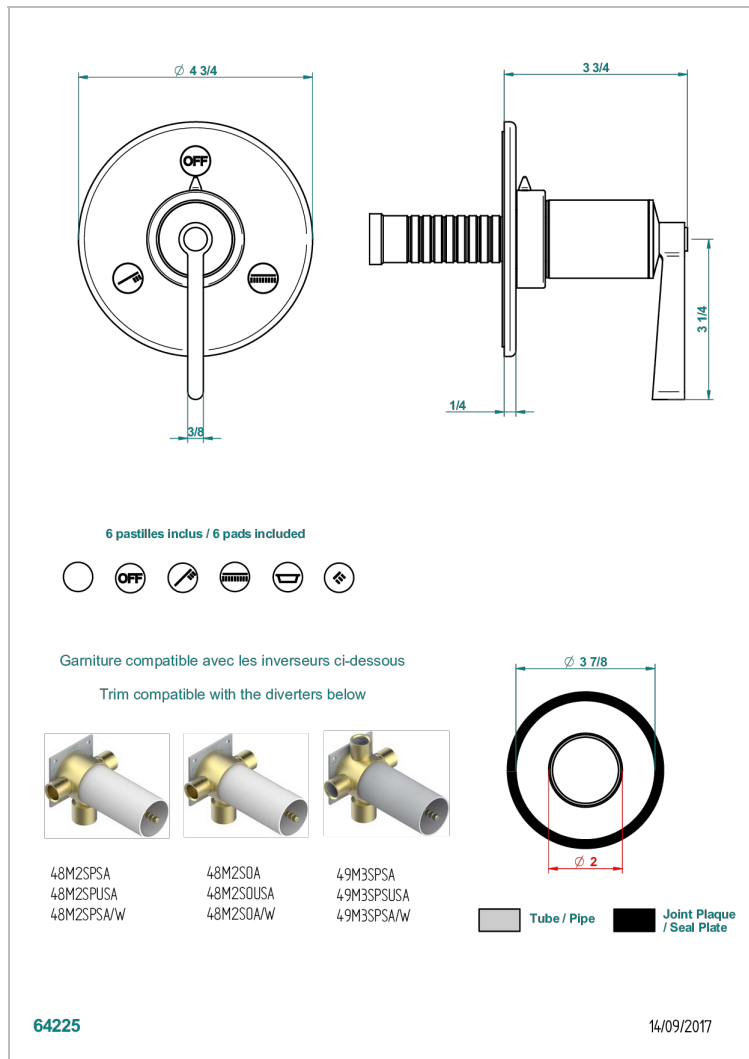

# FAUBOURG - ЧЕРНЫЙ ФАРФОР - С РУКОЯТКАМИ

G2M-48M2SB

Trim for wall mounted diverter, 2 ways - ref. 48M2 and 3 ways - ref. 49M3

## ХАРАКТЕРИСТИКИ

- Faubourg - чёрный фарфор - с рукоятками
- Trim for wall mounted diverter, 2 ways - ref. 48M2 and 3 ways - ref. 49M3

## СВЯЗАННЫЕ ТОВАРНЫЕ ПОЗИЦИИ

- Ref. G00-48M2SOA Wall mounted 3-way diverter with ceramic cartridge for concealed installation- 1 inlet 3/4" and 2 outlets 1/2" without stop position, without trim
- Ref. G00-48M2SPSA Wall mounted 3-way diverter with ceramic cartridge for concealed installation, 1 inlet 3/4" and 2 outlets 1/2" with stop position, without trim
- Ref. G00-49M3SPSA Wall mounted 4-way diverter with ceramic cartridge for concealed installation- 1 inlet 3/4" and 3 outlets 1/2" with stop position, without trim