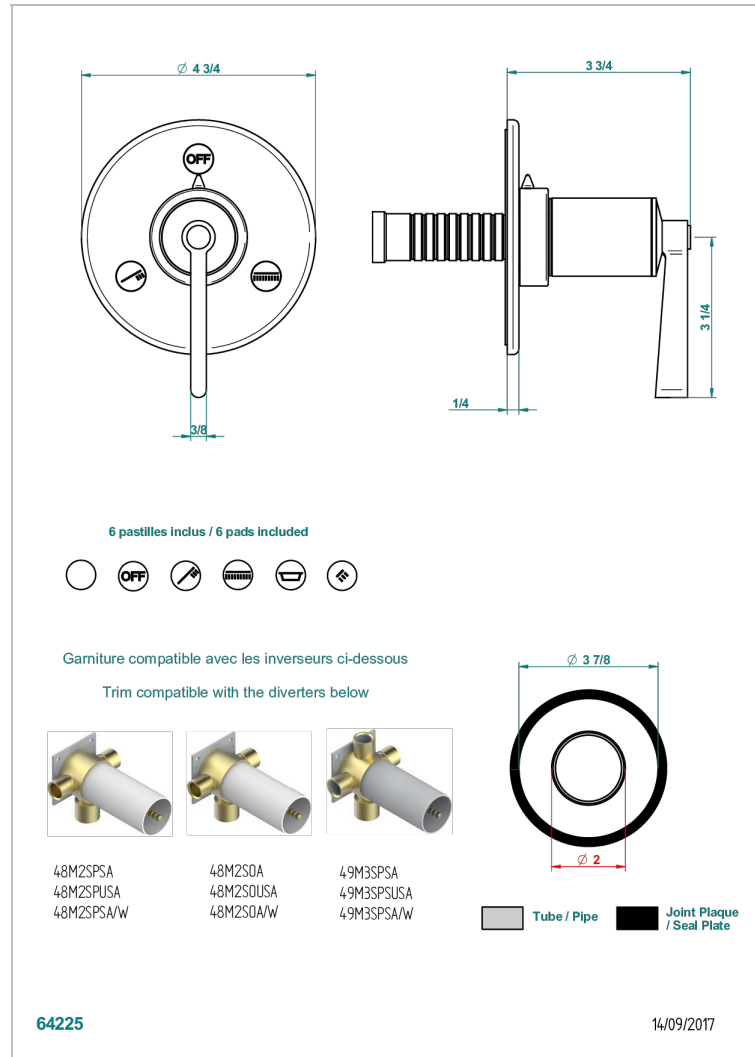

# FAUBOURG BLACK PORCELAIN WITH LEVER

G2M-48M2SB

Trim for wall mounted diverter, 2 ways - ref. 48M2 and 3 ways - ref. 49M3

## CHARACTERISTIC

- Faubourg Black Porcelain with lever
- Trim for wall mounted diverter, 2 ways - ref. 48M2 and 3 ways - ref. 49M3

## RELATED SKU'S

- Ref. G00-48M2SOA Wall mounted 3-way diverter with ceramic cartridge for concealed installation- 1 inlet 3/4" and 2 outlets 1/2" without stop position, without trim
- Ref. G00-48M2SPSA Wall mounted 3-way diverter with ceramic cartridge for concealed installation, 1 inlet 3/4" and 2 outlets 1/2" with stop position, without trim
- Ref. G00-49M3SPSA Wall mounted 4-way diverter with ceramic cartridge for concealed installation- 1 inlet 3/4" and 3 outlets 1/2" with stop position, without trim