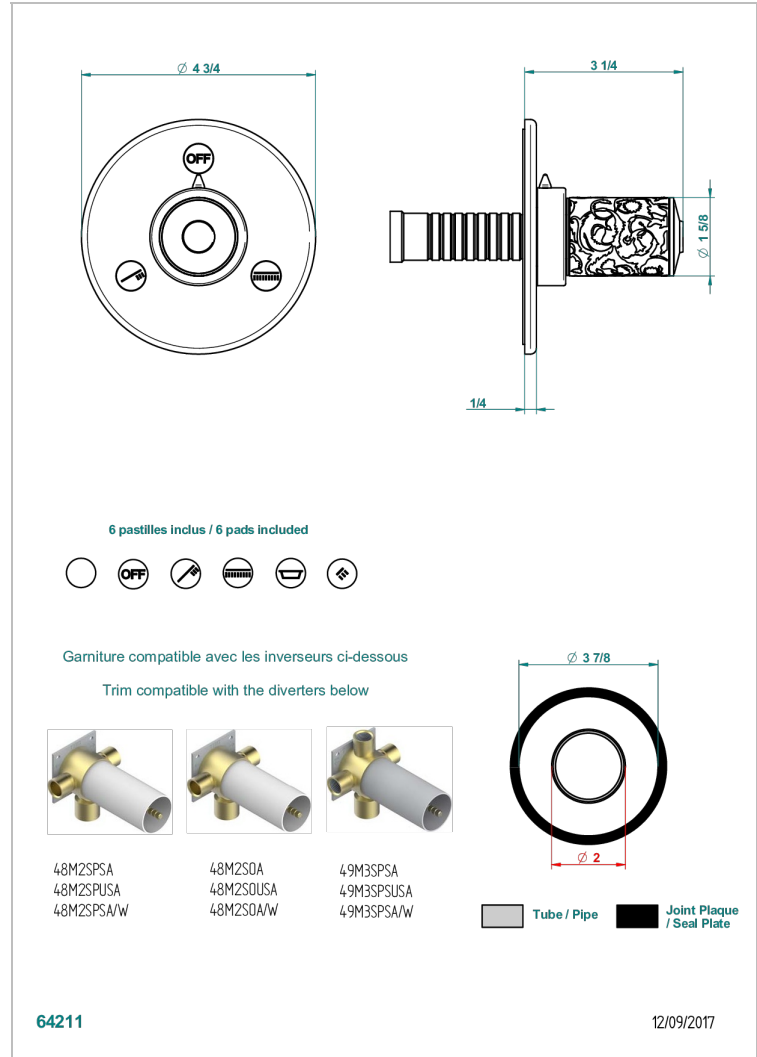

# FRIVOLE

G2R-48M2SB

Trim for wall mounted diverter - 2 ways ref.48M2 & 3 ways ref.49M3

## CHARACTERISTIC

- Frivole
- Trim for wall mounted diverter - 2 ways ref.48M2 & 3 ways ref.49M3

## RELATED SKU'S

- Ref. G00-48M2SOUSA Wall mounted 3-way diverter with ceramic cartridge for concealed installation- 1 inlet 3/4" and 2 outlets 1/2" without shared ports no stop position - no trim
- Ref. G00-48M2SPSUSA Wall mounted 3-way diverter with ceramic cartridge for concealed installation- 1 inlet 3/4" and 2 outlets 1/2" with positive top, no shared ports - no trim
- Ref. G00-49M3SPSUSA Wall mounted 4-way diverter with ceramic cartridge for concealed installation- 1 inlet 3/4" and 3 outlets 1/2" with positive top, no shared ports - no trim