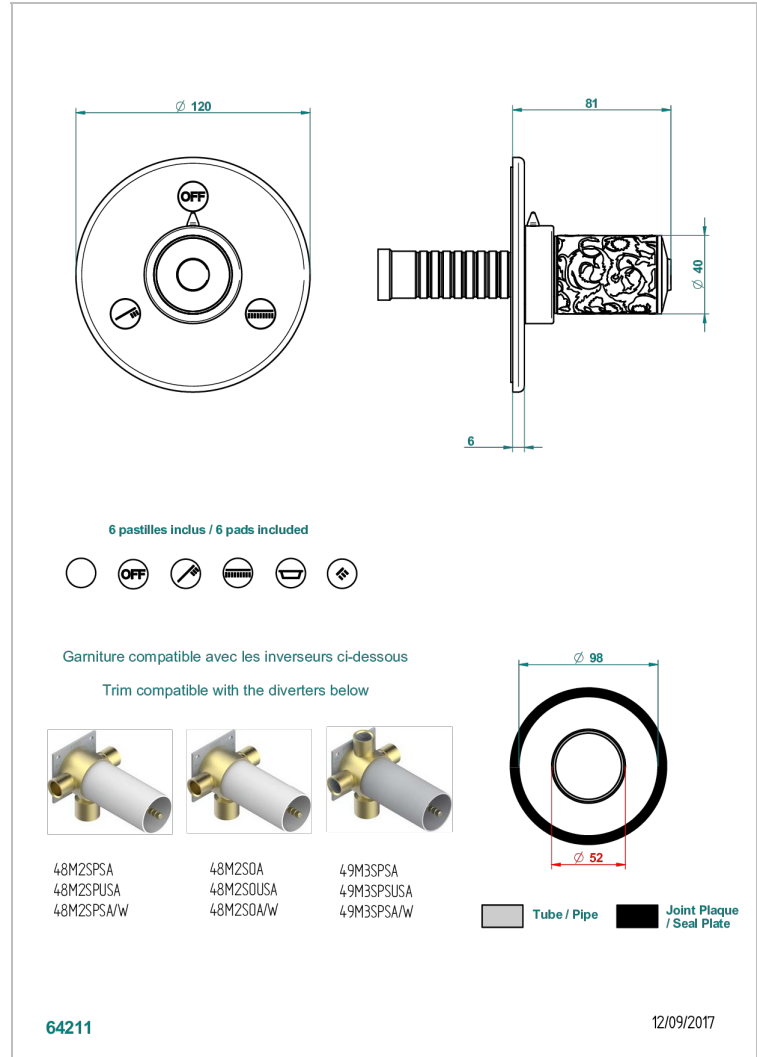

FRIVOLE

G2R-48M2SB

Trim for wall mounted diverter, 2 ways - ref. 48M2 and 3 ways - ref. 49M3

CHARACTERISTIC

- Frivole
- Trim for wall mounted diverter, 2 ways - ref. 48M2 and 3 ways - ref. 49M3

RELATED SKU'S

- Ref. G00-48M2SOA Wall mounted 3-way diverter with ceramic cartridge for concealed installation- 1 inlet 3/4" and 2 outlets 1/2" without stop position, without trim
- Ref. G00-48M2SPSA Wall mounted 3-way diverter with ceramic cartridge for concealed installation, 1 inlet 3/4" and 2 outlets 1/2" with stop position, without trim
- Ref. G00-49M3SPSA Wall mounted 4-way diverter with ceramic cartridge for concealed installation- 1 inlet 3/4" and 3 outlets 1/2" with stop position, without trim