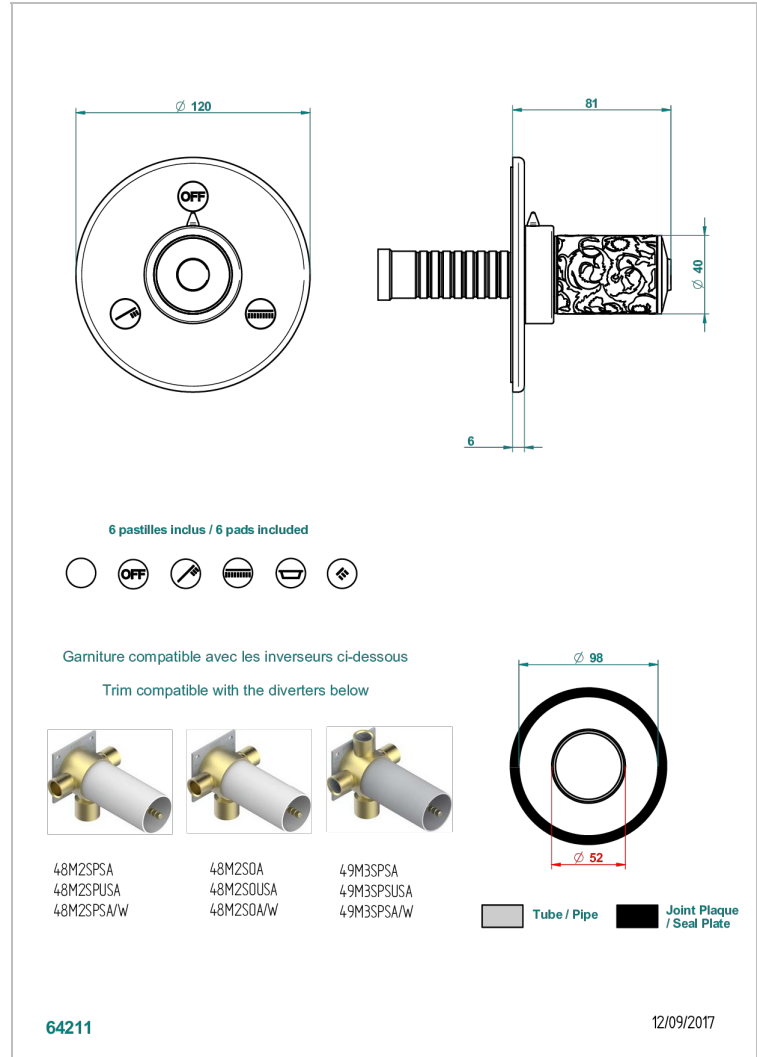

# FRIVOLE

G2R-48M2SB

Trim for wall mounted diverter, 2 ways - ref. 48M2 and 3 ways - ref. 49M3

## CHARACTERISTIC

- Frivole
- Trim for wall mounted diverter, 2 ways - ref. 48M2 and 3 ways - ref. 49M3

## RELATED SKU'S

- Ref. G00-48M2SOA Wall mounted 3-way diverter with ceramic cartridge for concealed installation- 1 inlet 3/4" and 2 outlets 1/2" without stop position, without trim
- Ref. G00-48M2SPSA Wall mounted 3-way diverter with ceramic cartridge for concealed installation, 1 inlet 3/4" and 2 outlets 1/2" with stop position, without trim
- Ref. G00-49M3SPSA Wall mounted 4-way diverter with ceramic cartridge for concealed installation- 1 inlet 3/4" and 3 outlets 1/2" with stop position, without trim