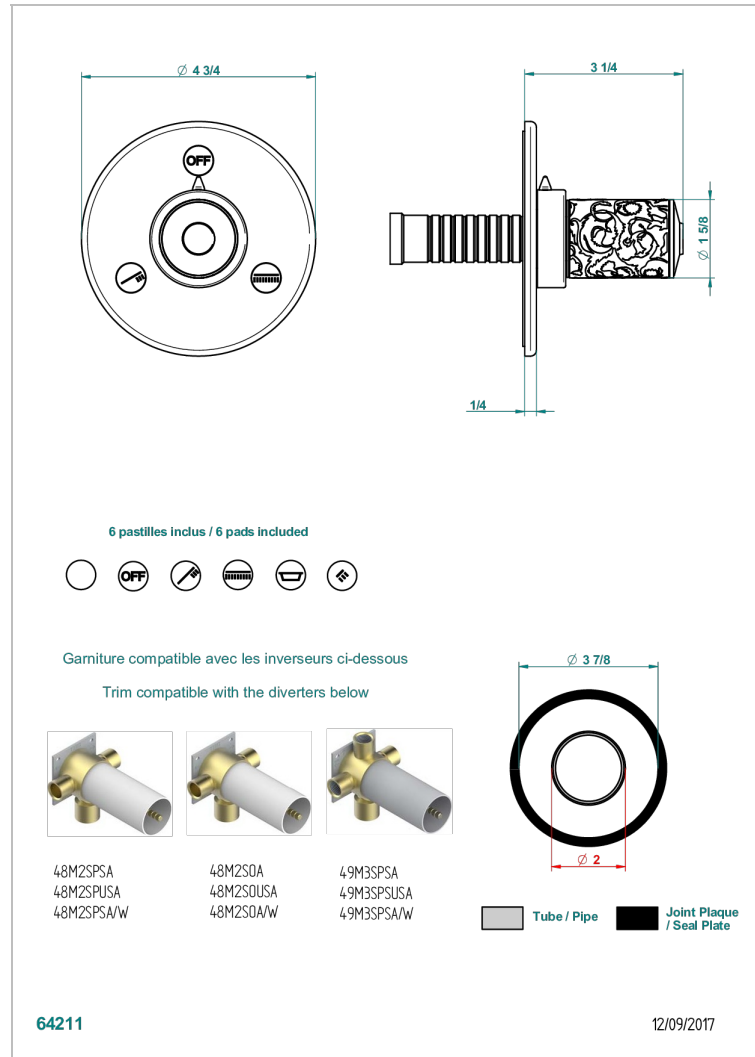

FRIVOLE

G2R-48M2SB

Trim for wall mounted diverter, 2 ways - ref. 48M2 and 3 ways - ref. 49M3

CHARACTERISTIC

- Frivole
- Trim for wall mounted diverter, 2 ways - ref. 48M2 and 3 ways - ref. 49M3

RELATED SKU'S

- Ref. G00-48M2SOA Wall mounted 3-way diverter with ceramic cartridge for concealed installation- 1 inlet 3/4" and 2 outlets 1/2" without stop position, without trim
- Ref. G00-48M2SPSA Wall mounted 3-way diverter with ceramic cartridge for concealed installation, 1 inlet 3/4" and 2 outlets 1/2" with stop position, without trim
- Ref. G00-49M3SPSA Wall mounted 4-way diverter with ceramic cartridge for concealed installation- 1 inlet 3/4" and 3 outlets 1/2" with stop position, without trim