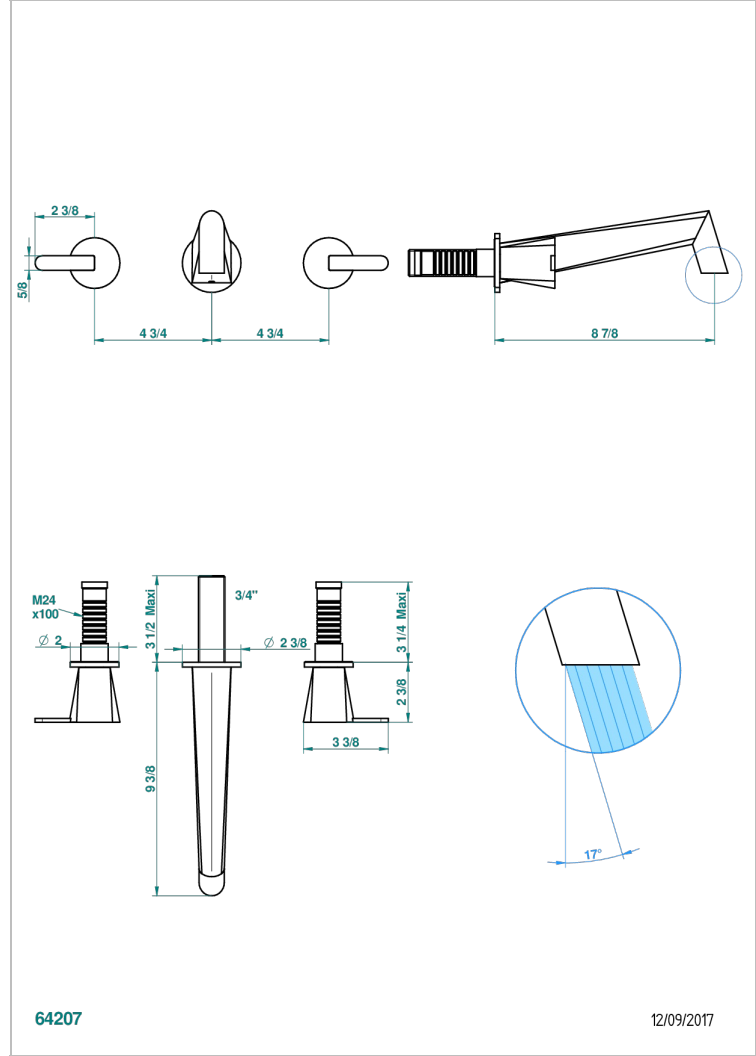

METAMORPHOSE WHITE CERAMIC

G6E-40SGB

Trim only for wall mounted 3-hole basin mixer

64207

12/09/2017

CHARACTERISTIC

- Métamorphose White Ceramic
- Trim only for wall mounted 3-hole basin mixer

RELATED SKU'S

- Ref. G00-40AC Rough parts for wall mounted 3 hole mixer, cross handle version
- Ref. G00-40AM Rough parts for wall mounted 3 hole mixer, lever handle version

AVAILABLE FINITIONS

Antique nickel - H28
Black ceram - D30
Blush PVD - H62
Brass color PVD - H49
Brown bronze color PVD - F33
Gold color PVD - H52

Nickel color PVD - H55
Polished chrome (color finish) - A02
Polished gold (color finish) - F01
Polished nickel - B01
Soft gold - F30
Soft matt gold - F31

Umber PVD - H66
Varnished matt antique red copper (color finish) - H07