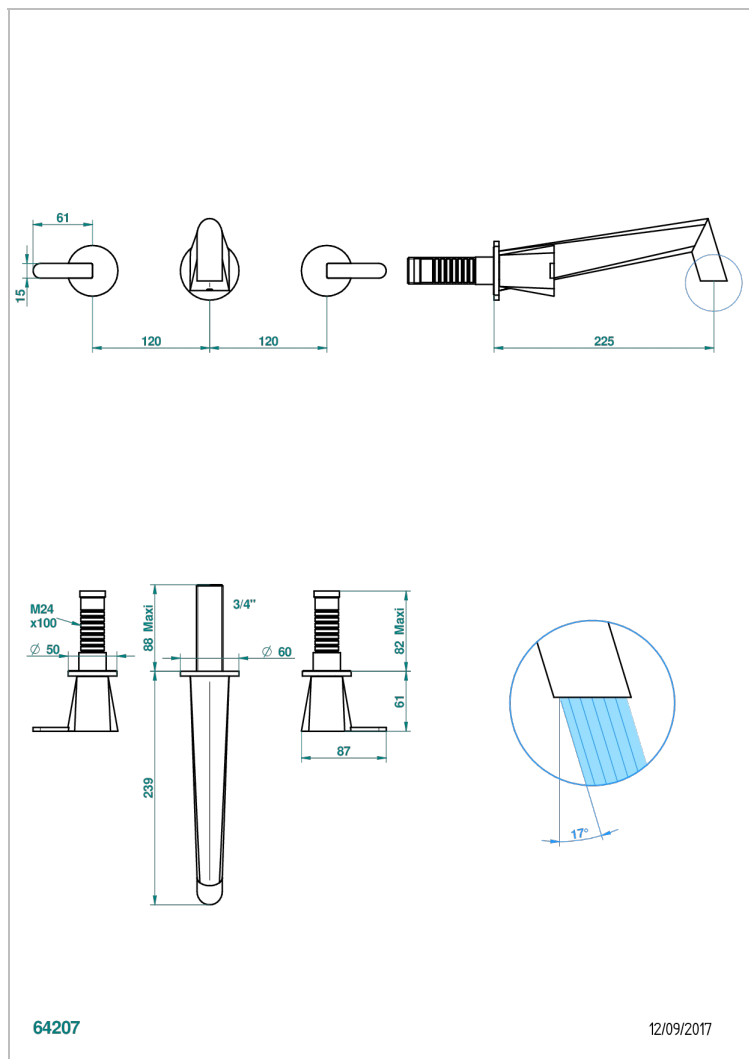

# METAMORPHOSE WHITE CERAMIC

G6E-40SGB

Trim only for wall mounted 3-hole basin mixer

## CHARACTERISTIC

- Métamorphose White Ceramic
- Trim only for wall mounted 3-hole basin mixer

## RELATED SKU'S

- Ref. G00-40AC Rough parts for wall mounted 3 hole mixer, cross handle version
- Ref. G00-40AM Rough parts for wall mounted 3 hole mixer, lever handle version