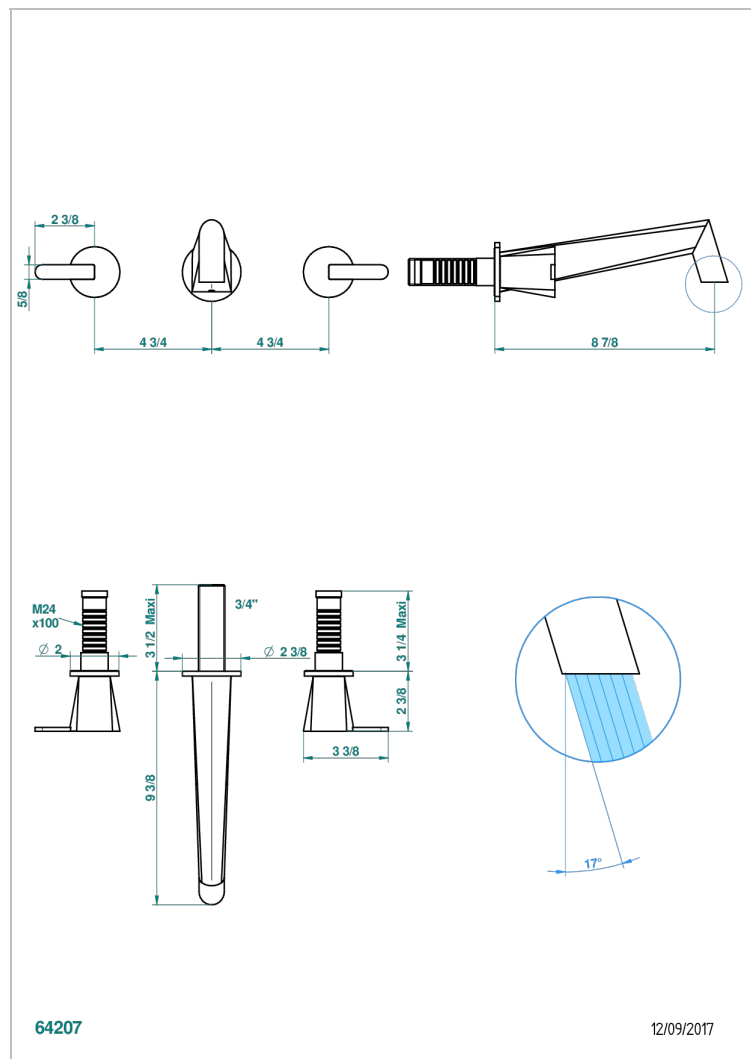

METAMORPHOSE WHITE CERAMIC

G6E-40SGB

Trim only for wall mounted 3-hole basin mixer

CHARACTERISTIC

- Métamorphose White Ceramic
- Trim only for wall mounted 3-hole basin mixer

RELATED SKU'S

- Ref. G00-40AC Rough parts for wall mounted 3 hole mixer, cross handle version
- Ref. G00-40AM Rough parts for wall mounted 3 hole mixer, lever handle version

Umber PVD - H66
Varnished matt antique red copper (color finish) - H07