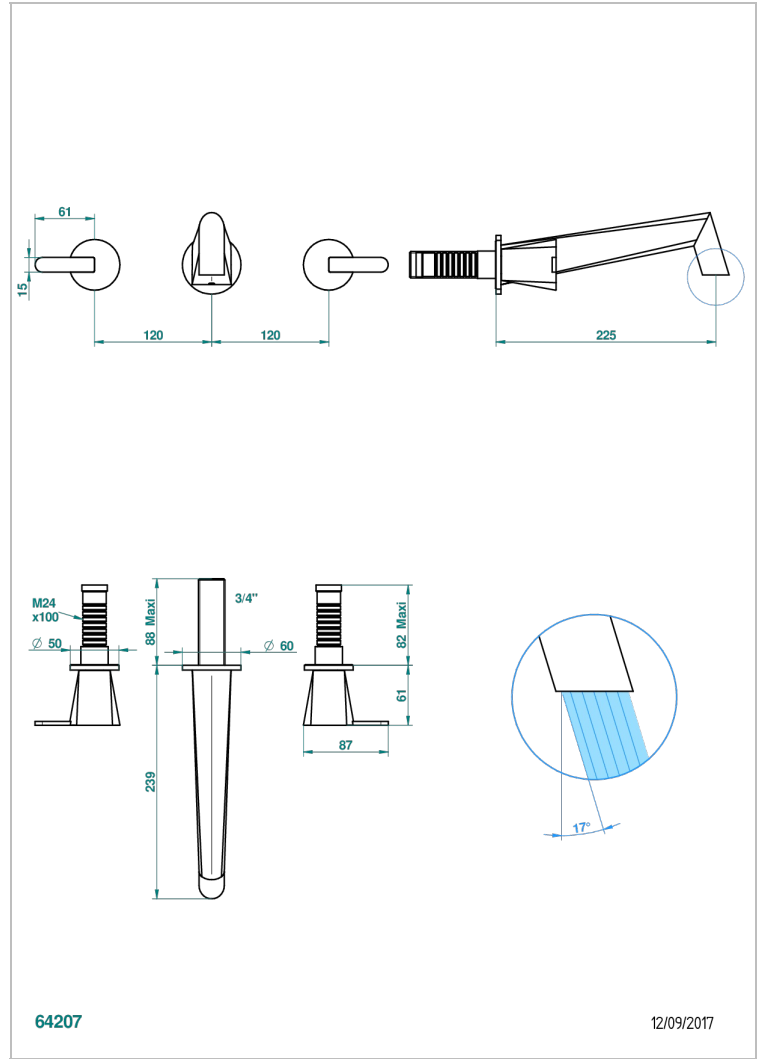

METAMORPHOSE, CERAMICA BLANCA

G6E-40SGB

Trim only for wall mounted 3-hole basin mixer

THG[®]
PARIS

CARACTERÍSTICAS

- Métamorphose, ceràmica blanca
- Trim only for wall mounted 3-hole basin mixer

PRODUCTOS RELACIONADOS

- Ref. G00-40AC Rough parts for wall mounted 3 hole mixer, cross handle version
- Ref. G00-40AM Rough parts for wall mounted 3 hole mixer, lever handle version

ACABADOS DISPONIBLES

Bronce claro - D01
Ceràmica negra mate - D30
Cobre viejo mate - H07
Cromo - A02
Cromo mate - C02
Dorado - F01