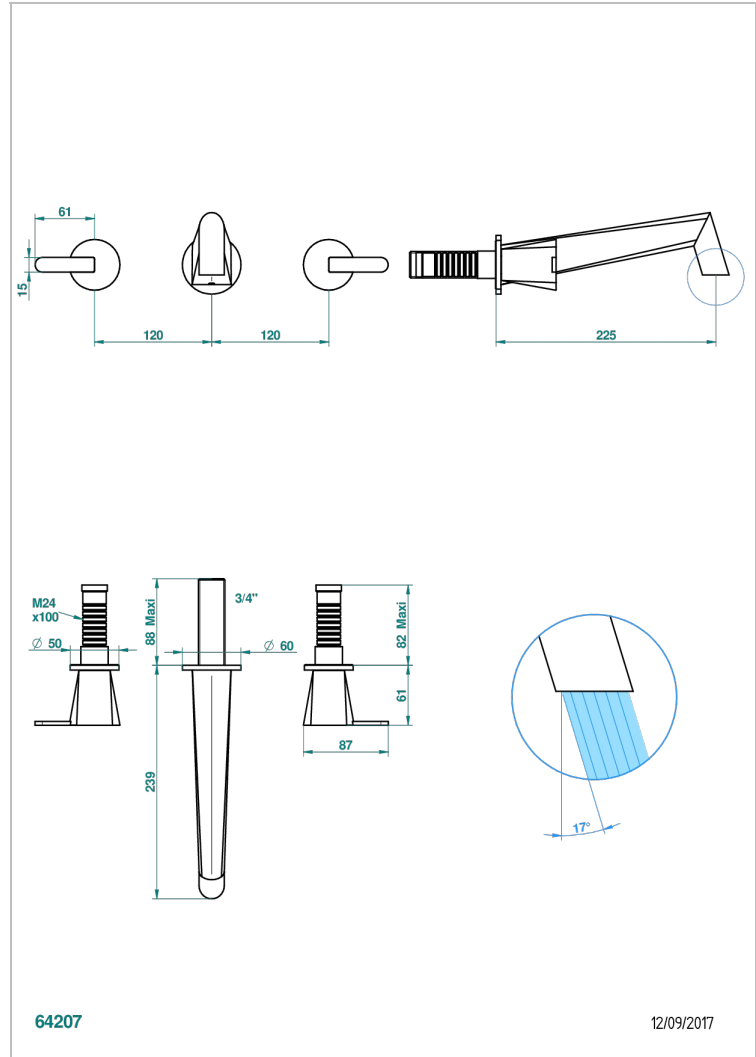

METAMORPHOSE WHITE CERAMIC

G6E-40SGB

Trim only for wall mounted 3-hole basin mixer

THG[®]
PARIS

64207

12/09/2017

CHARACTERISTIC

- Métamorphose White Ceramic
- Trim only for wall mounted 3-hole basin mixer

RELATED SKU'S

- Ref. G00-40AC Rough parts for wall mounted 3 hole mixer, cross handle version
- Ref. G00-40AM Rough parts for wall mounted 3 hole mixer, lever handle version

AVAILABLE FINITIONS

Antique nickel - H28
Black ceram - D30
Blush PVD - H62
Brass color PVD - H49
Brown bronze color PVD - F33
Gold color PVD - H52