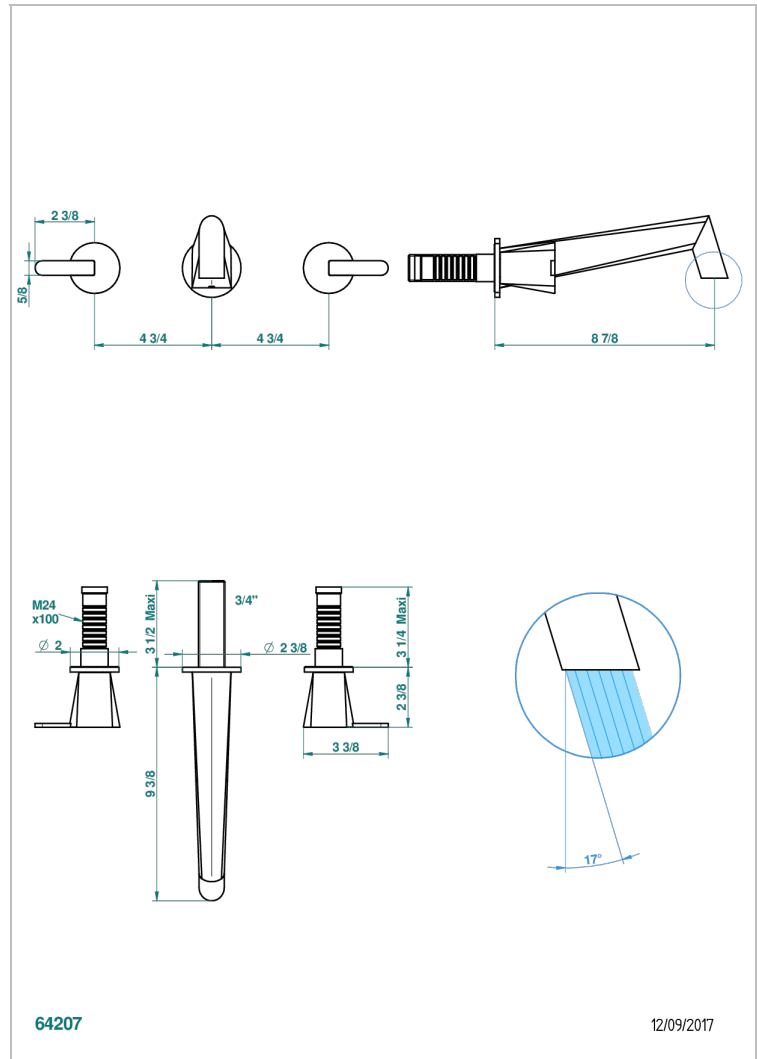

# METAMORPHOSE, CERAMICA BLANCA

G6E-40SGB

Trim only for wall mounted 3-hole basin mixer

THG<sup>®</sup>  
PARIS

## CARACTERÍSTICAS

- Métamorphose, ceràmica blanca
- Trim only for wall mounted 3-hole basin mixer

## PRODUCTOS RELACIONADOS

- Ref. G00-40AC Rough parts for wall mounted 3 hole mixer, cross handle version
- Ref. G00-40AM Rough parts for wall mounted 3 hole mixer, lever handle version