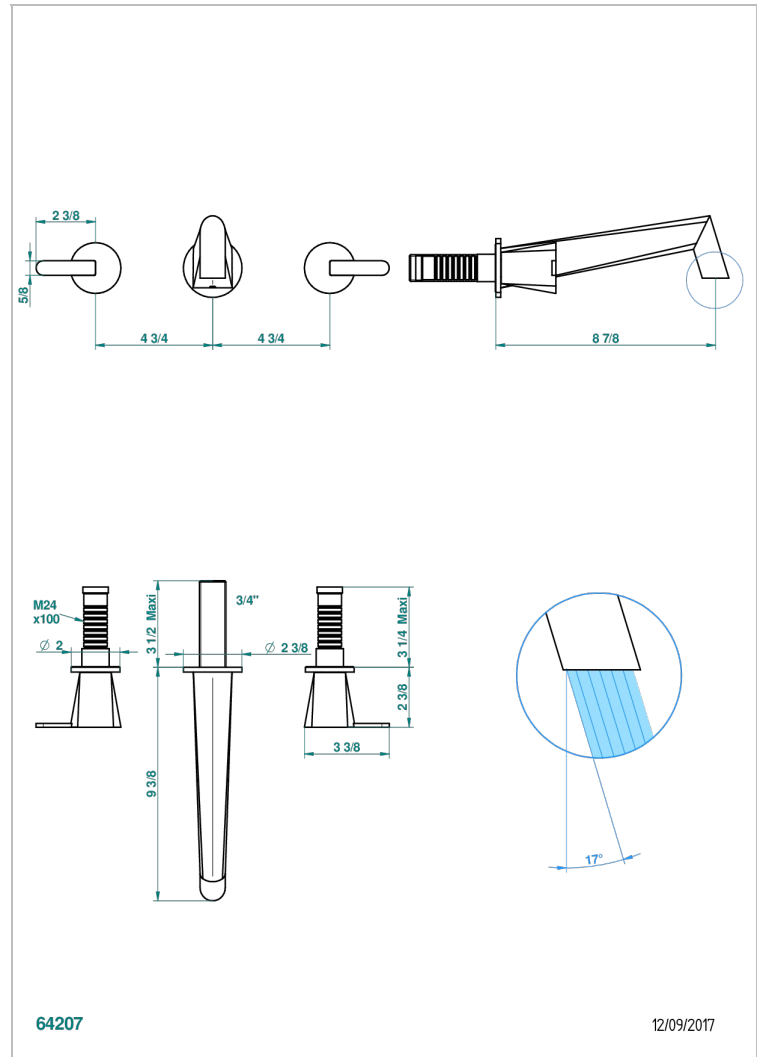

METAMORPHOSE WHITE CERAMIC

G6E-40SGB

Trim only for wall mounted 3-hole basin mixer

THG[®]
PARIS

64207

12/09/2017

CHARACTERISTIC

- Métamorphose White Ceramic
- Trim only for wall mounted 3-hole basin mixer

RELATED SKU'S

- Ref. G00-40AC Rough parts for wall mounted 3 hole mixer, cross handle version
- Ref. G00-40AM Rough parts for wall mounted 3 hole mixer, lever handle version

AVAILABLE FINITIONS

Antique nickel - H28
Black ceram - D30
Blush PVD - H62
Brass color PVD - H49
Brown bronze color PVD - F33
Gold color PVD - H52