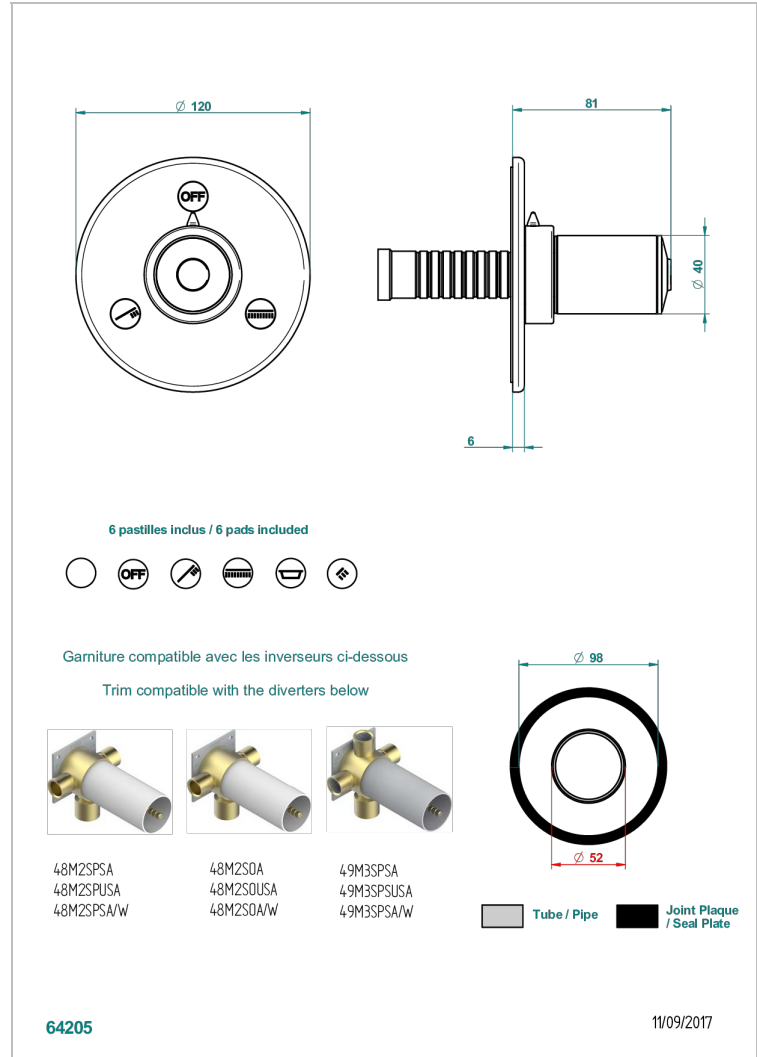

FAUBOURG BLACK PORCELAIN

G2L-48M2SB

Trim for wall mounted diverter - 2 ways ref.48M2 & 3 ways ref.49M3

CHARACTERISTIC

- Faubourg Black Porcelain
- Trim for wall mounted diverter - 2 ways ref.48M2 & 3 ways ref.49M3

RELATED SKU'S

- Ref. G00-48M2SOUSA Wall mounted 3-way diverter with ceramic cartridge for concealed installation- 1 inlet 3/4" and 2 outlets 1/2" without shared ports no stop position - no trim
- Ref. G00-48M2SPSUSA Wall mounted 3-way diverter with ceramic cartridge for concealed installation- 1 inlet 3/4" and 2 outlets 1/2" with positive top, no shared ports - no trim
- Ref. G00-49M3SPSUSA Wall mounted 4-way diverter with ceramic cartridge for concealed installation- 1 inlet 3/4" and 3 outlets 1/2" with positive top, no shared ports - no trim