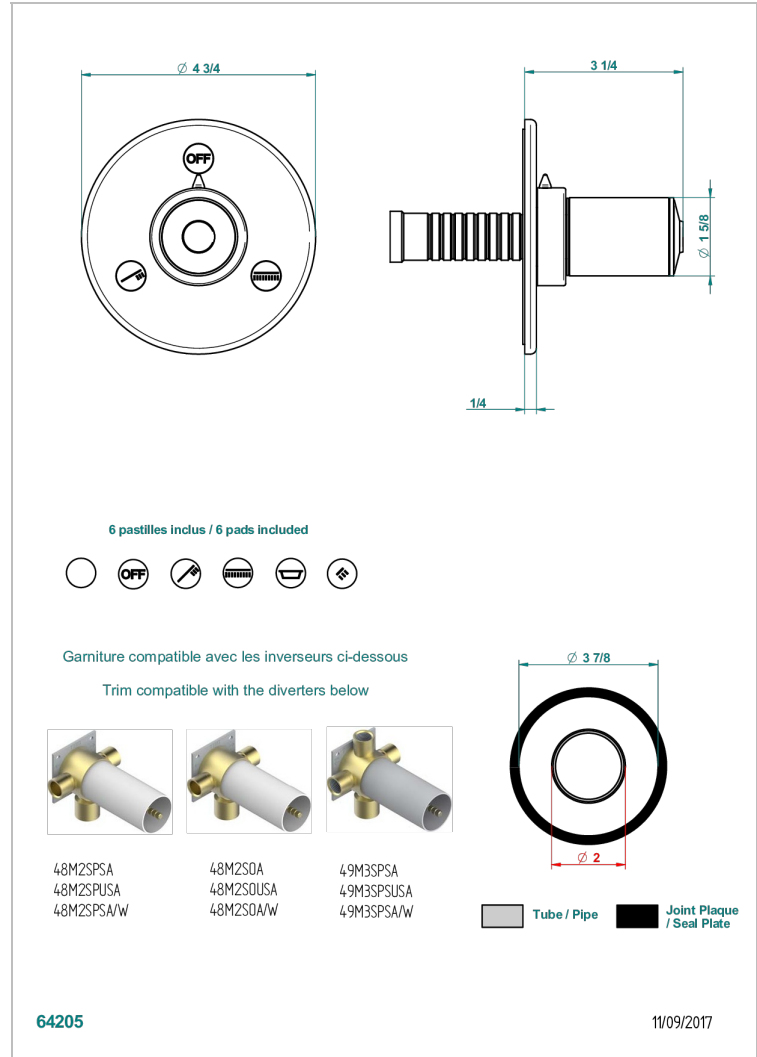

FAUBOURG BLACK PORCELAIN

G2L-48M2SB

Trim for wall mounted diverter - 2 ways ref.48M2 & 3 ways ref.49M3

CHARACTERISTIC

- Faubourg Black Porcelain
- Trim for wall mounted diverter - 2 ways ref.48M2 & 3 ways ref.49M3

RELATED SKU'S

- Ref. G00-48M2SOUSA Wall mounted 3-way diverter with ceramic cartridge for concealed installation- 1 inlet 3/4" and 2 outlets 1/2" without shared ports no stop position - no trim
- Ref. G00-48M2SPSUSA Wall mounted 3-way diverter with ceramic cartridge for concealed installation- 1 inlet 3/4" and 2 outlets 1/2" with positive top, no shared ports - no trim
- Ref. G00-49M3SPSUSA Wall mounted 4-way diverter with ceramic cartridge for concealed installation- 1 inlet 3/4" and 3 outlets 1/2" with positive top, no shared ports - no trim