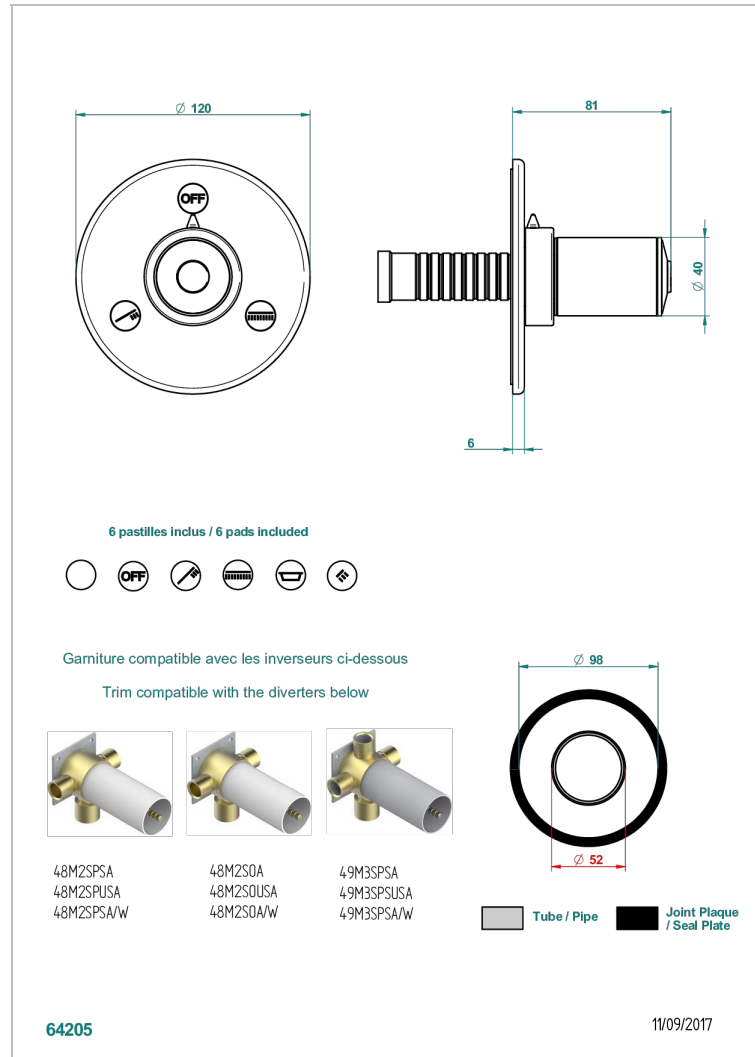

# FAUBOURG PORCELANA NEGRA

G2L-48M2SB

Trim for wall mounted diverter, 2 ways - ref. 48M2 and 3 ways - ref. 49M3

THG<sup>®</sup>  
PARIS

## CARACTERÍSTICAS

- Faubourg porcelana negra
- Trim for wall mounted diverter, 2 ways - ref. 48M2 and 3 ways - ref. 49M3

## PRODUCTOS RELACIONADOS

- Ref. G00-48M2SOA Wall mounted 3-way diverter with ceramic cartridge for concealed installation- 1 inlet 3/4" and 2 outlets 1/2" without stop position, without trim
- Ref. G00-48M2SPSA Wall mounted 3-way diverter with ceramic cartridge for concealed installation, 1 inlet 3/4" and 2 outlets 1/2" with stop position, without trim
- Ref. G00-49M3SPSA Wall mounted 4-way diverter with ceramic cartridge for concealed installation- 1 inlet 3/4" and 3 outlets 1/2" with stop position, without trim