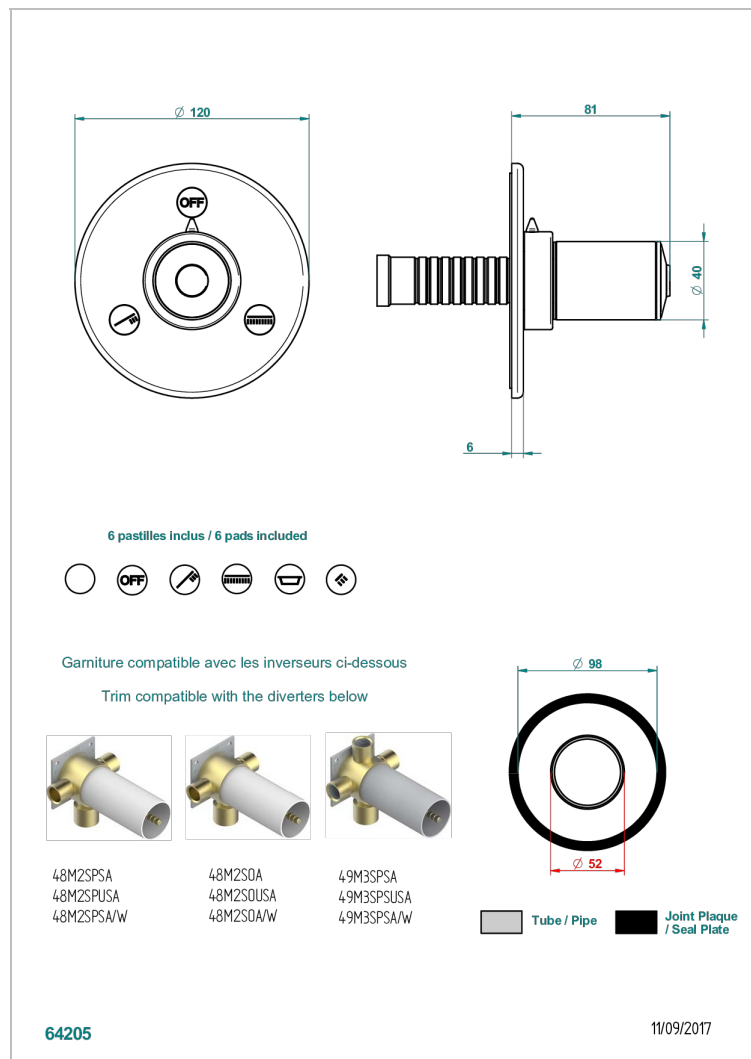

FAUBOURG BLACK PORCELAIN

G2L-48M2SB

Trim for wall mounted diverter, 2 ways - ref. 48M2 and 3 ways - ref. 49M3

CHARACTERISTIC

- Faubourg Black Porcelain
- Trim for wall mounted diverter, 2 ways - ref. 48M2 and 3 ways - ref. 49M3

RELATED SKU'S

- Ref. G00-48M2SOA Wall mounted 3-way diverter with ceramic cartridge for concealed installation- 1 inlet 3/4" and 2 outlets 1/2" without stop position, without trim
- Ref. G00-48M2SPSA Wall mounted 3-way diverter with ceramic cartridge for concealed installation, 1 inlet 3/4" and 2 outlets 1/2" with stop position, without trim
- Ref. G00-49M3SPSA Wall mounted 4-way diverter with ceramic cartridge for concealed installation- 1 inlet 3/4" and 3 outlets 1/2" with stop position, without trim